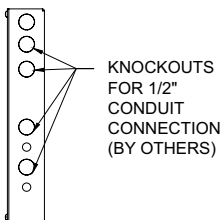

CONDUIT READY SIDE VIEW