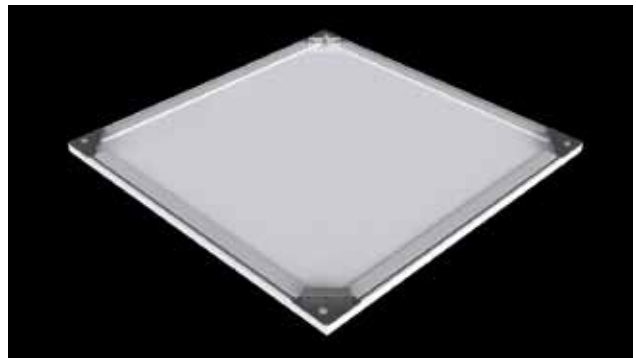

Optional Aircraft Cable, Pendant and Surface (Ceiling/Wall). Surface mount includes a decorative mounting frame and is painted semi-gloss white.

WEIGHT: Approximately 3.2 lbs. / sq. ft.

LIGHT SOURCES: Manufactured employing a heat dissipating design for long life and high performance. White light is available in 3000K, 4000K and 5000K, (+/-200K) and RGB Color Changing.

CONTROL OPTIONS:

White Light: Dimming of white light is achieved through a simple 0-10V power supply control.

RGB: DMX control interfaces are required for RGB control and dimming.

ELECTRICAL: Standard or plenum rated remote power supplies are available in 60W, 100W, 200W or 300W. Class 2, provided in 120V or 277V / 24VDC. **Versa-Tile** is provided with a 10' cable & connector as standard.

LABELS: UL/CUL 48 approved for dry locations and ceiling/plenum mount.

PHOTOMETRY: All **VERSA-TILE** products are tested to IES LM-79 & LM-80 standards. IES data is available at www.insightlighting.com/download.php.

WARRANTY: 5 Year Limited Warranty. For terms and conditions of sale and warranty obligations, please visit www.insightlighting.com.

Insight Lighting reserves the right to change specifications without notice due to product improvements.

Corner brackets are provided for additional support to structure where required (additional support wire by others).