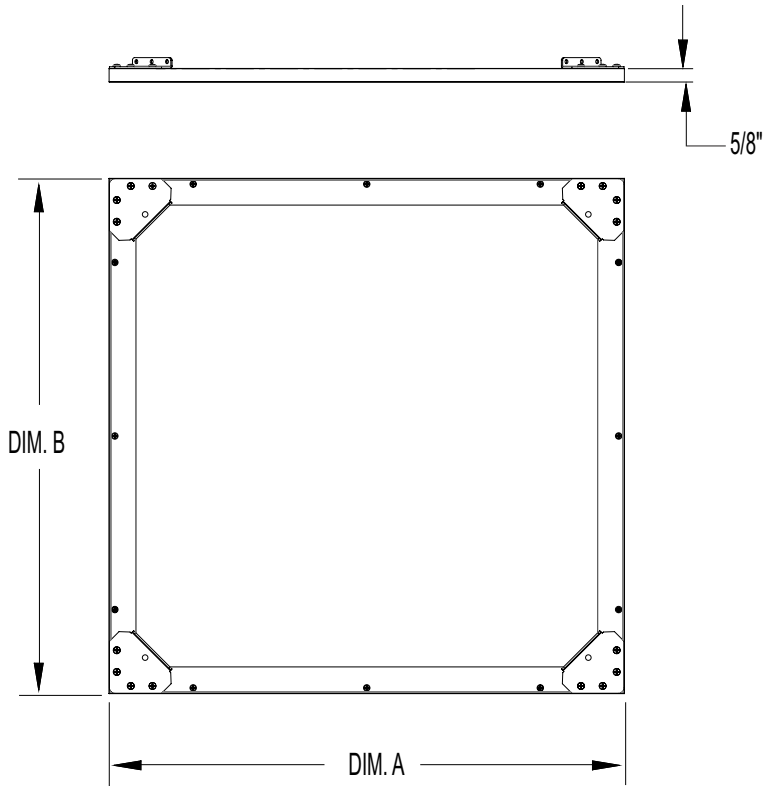

VERSA-TILE
INTERIOR LED LUMINOUS CEILING PANELS

T-GRID CEILING, AIRCRAFT CABLE & PENDANT MOUNT

T-GRID CEILING, AIRCRAFT CABLE, PENDANT LUMINAIRE DIMENSIONS

LUMINAIRE NOMINAL SIZE	DIMENSION "A"	DIMENSION "B"
24" X 24"	23 - 3/4"	23 - 3/4"
12" X 48"	11 - 7/8"	47 - 3/4"
24" X 48"	23 - 3/4"	47 - 3/4"