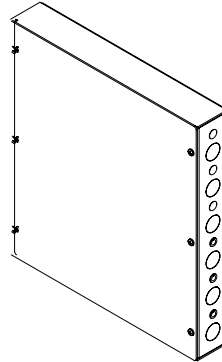

LUMINAIRE NOMINAL SIZE	DIMENSION "A"	DIMENSION "B"
24" X 24"	23 - 3/4"	23 - 3/4"
12" X 48"	11 - 7/8"	47 - 3/4"
24" X 48"	23 - 3/4"	47 - 3/4"

SURFACE MOUNT

SURFACE MOUNT LUMINAIRE DIMENSIONS

LUMINAIRE NOMINAL SIZE	DIMENSION "A"	DIMENSION "B"
24" X 24"	23 - 3/4"	23 - 3/4"
12" X 48"	11 - 7/8"	47 - 3/4"
24" X 48"	23 - 3/4"	47 - 3/4"

CONDUIT READY SIDE VIEW

CONDUIT READY END VIEW

CONTRA 2 / 3

CONDUIT READY VERSION SHOWN

MOUNTING DETAIL

PLENUM RATED FRONT VIEW

CONNECTORIZED FRONT VIEW

CONDUIT READY SIDE VIEW