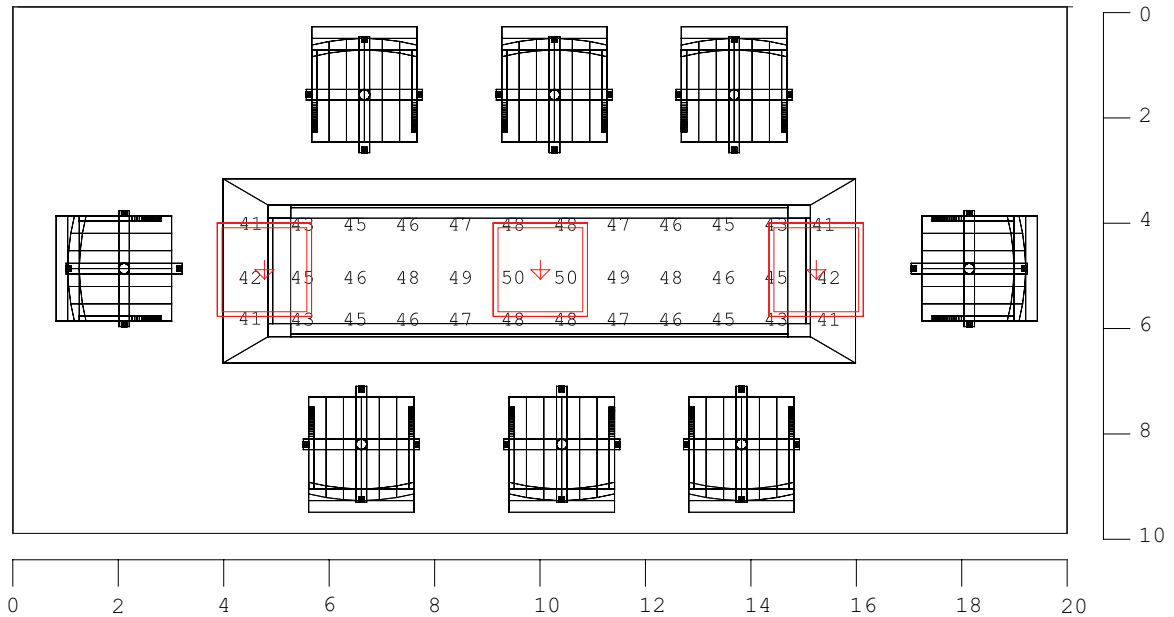

VERSA-TILE CONFERENCE ROOM LAYOUT

Luminaire Schedule						
Symbol	Qty	Label	Arrangement	Lumens	LLF	Description
☒	3	LTL25189	SINGLE	2799	1.0	VT22/60K/T/1/X

Calculation Summary							
Label	CalcType	Units	Avg	Max	Min	Avg/Min	Max/Min
Table Surface	Illuminance	Fc	45.56	50	41	1.11	1.22

Luminaire Location Summary						
LumNo	Label	X	Y	Z	Orient	Tilt
1	LTL25189	5	10	9	0	0
2	LTL25189	5	15.25	9	0	0
3	LTL25189	5	4.75	9	0	0

Room Summary			
Reflectances: Clg=.8, Walls=.54, Flr=.2			
Label	Type	Wall Ht.	Description
Room	Rect-Flat	9	CONFERENCE ROOM