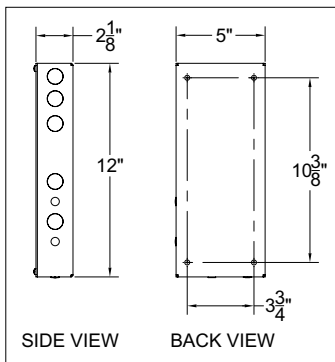

REMOTE POWER SUPPLIES FOR ADVANCED POWER/DATA CONTROL

CONTRA ENCLOSURES & POWER SUPPLIES

ORDERING INFORMATION

POWER SUPPLY PRODUCT	POWER SUPPLY WATTAGE & QUANTITY	POWER SUPPLY VOLTAGE	LIGHTING APPLICATION	INTERFACE	OPTIONS & ACCESSORIES
C1 = Contra 1	60 = (1)-60W (120V Only)	60W & 120W Power Supplies 1 = 120VAC 100W, 200W & 300W Power Supplies 1 = 120VAC 2 = 277VAC	PWR = Static White Output DIM = 0-10V Dimming RBG = For 9W RGB	NC = Non-connectorized outputs to fixture (Standard on PWR & DIM) C = Connectorized with plug & play connectors (Standard on RGB & DAT)	PL-120 = 120VAC Plenum Rated Thermal Protector PL-277 = 277VAC Plenum Rated Thermal Protector (100W, 200W, 300W power supplies only) CD = 1/2" Conduit ready
	100 = (1)-100W				
C2 = Contra 2	120 = (2)-60W (120V Only)				
C3 = Contra 3	200 = (2)-100W				
	180 = (3)-60W (120V Only)				
	300 = (3)-100W				

Voltage: CONTRA power supplies are 120VAC or 277VAC, output 24VDC.

Contact factory for additional power supply options.

CONTRA 1

MOUNTING DETAIL