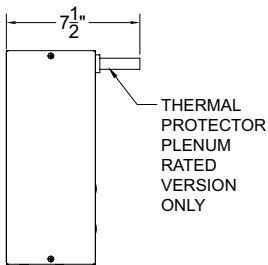

PLENUM RATED FRONT VIEW