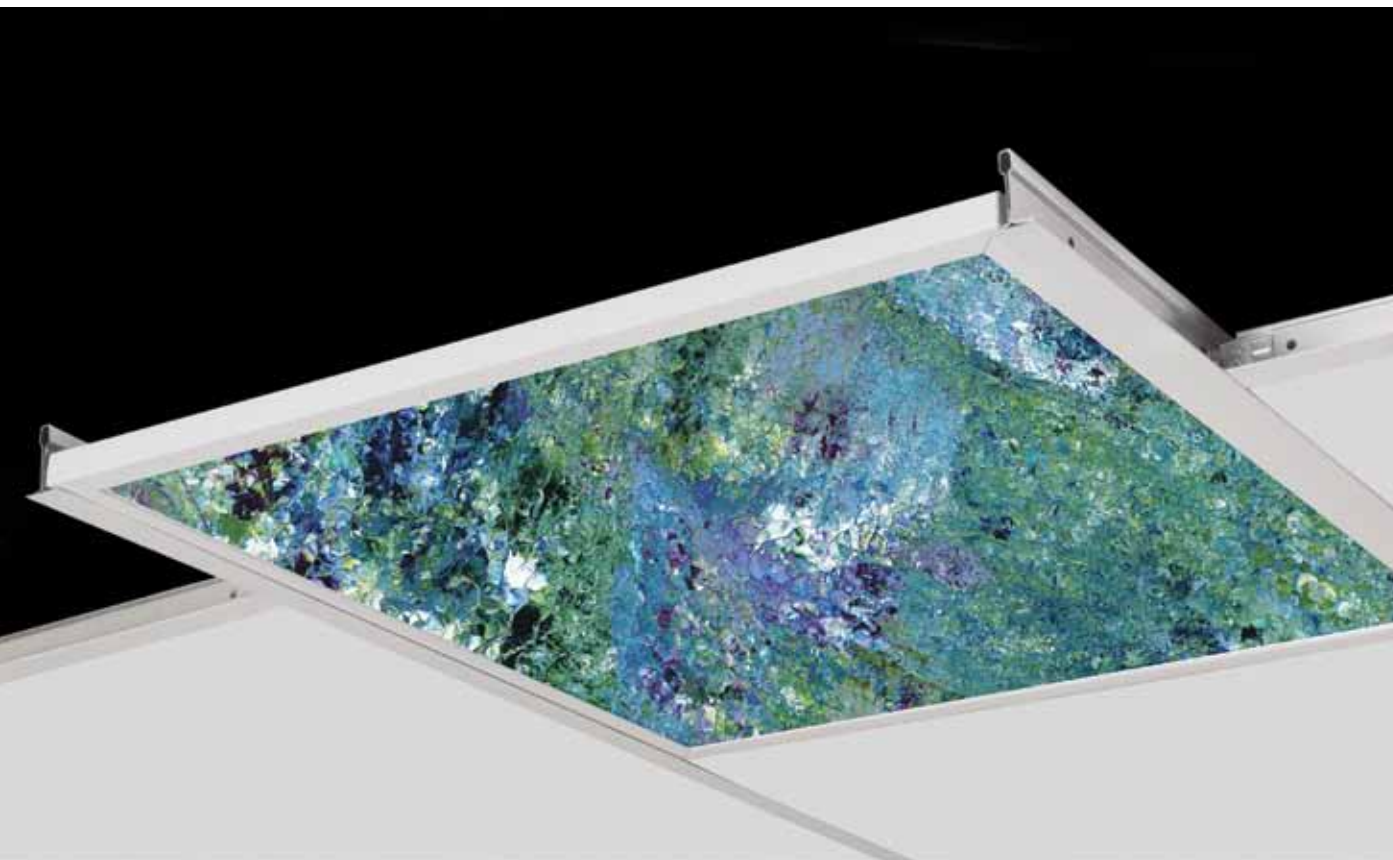

LED
LUMINOUS
CEILING
PANELS

VERSATA-TILE™

INSIGHT

Preparing the **Future**

VERSA-TILE™

Interior LED Luminous Ceiling Panels

The marketplace recognized the need for a high-performance LED ceiling product and in the past accepted low brightness, poor uniformity and low initial foot-candle levels as the standard. . . . until now! Insight introduces **Versa-Tile™**: high performance LED static white and RGB color changing ceiling tiles available in 1' X 4', 2' X 2' and 2' X 4'. Affordable grid solutions enhanced by surface and stem mounting options, including dimming and color control make Versa-Tile the consultants and owners best choice for digital ceiling lighting products. Indirect and direct options are enhanced by multiple trim/frame finishes including remote 24VDC power supplies and RGB control options!

Versa-Tile™: the light weight, long life, low load LED alternative to fluorescent lighting from Insight!

Custom Aircraft Cable
Mount with Indirect
Lighting (20%) and
Direct Lighting (80%)

INSIGHT LIGHTING LED TECHNOLOGY

VERSA-TILE PRODUCT SPECIFICATIONS

LUMINAIRE CONSTRUCTION: A powder coat painted extruded aluminum frame encompasses the perimeter of a multi-layered acrylic panel system. All painted surfaces are semi-gloss white. Mounting brackets are standard.

Optional Aircraft Cable, Pendant and Surface (Ceiling/Wall). Surface mount includes a decorative mounting frame and is painted semi-gloss white.

WEIGHT: Approximately 3.2 lbs. / sq. ft.

LIGHT SOURCES: Manufactured employing a heat dissipating design for long life and high performance. White light is available in 3000K, 4000K and 5000K, (+/-200K) and RGB Color Changing.