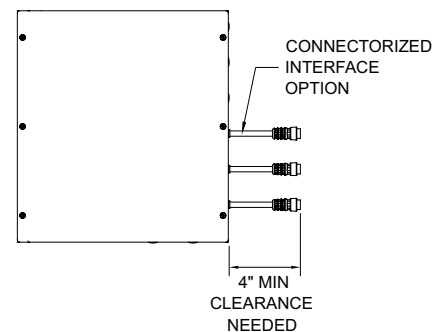

LUMINAIRE NOMINAL SIZE	DIMENSION "A"	DIMENSION "B"
24" X 24"	23 - 3/4"	23 - 3/4"
12" X 48"	11 - 7/8"	47 - 3/4"
24" X 48"	23 - 3/4"	47 - 3/4"

SURFACE MOUNT

SURFACE MOUNT LUMINAIRE DIMENSIONS

LUMINAIRE NOMINAL SIZE	DIMENSION "A"	DIMENSION "B"
24" X 24"	23 - 3/4"	23 - 3/4"
12" X 48"	11 - 7/8"	47 - 3/4"
24" X 48"	23 - 3/4"	47 - 3/4"

CONDUIT READY SIDE VIEW

CONDUIT READY END VIEW

CONTRA 2 / 3

CONDUIT READY VERSION SHOWN

MOUNTING DETAIL

PLENUM RATED FRONT VIEW

CONNECTORIZED FRONT VIEW

CONDUIT READY SIDE VIEW