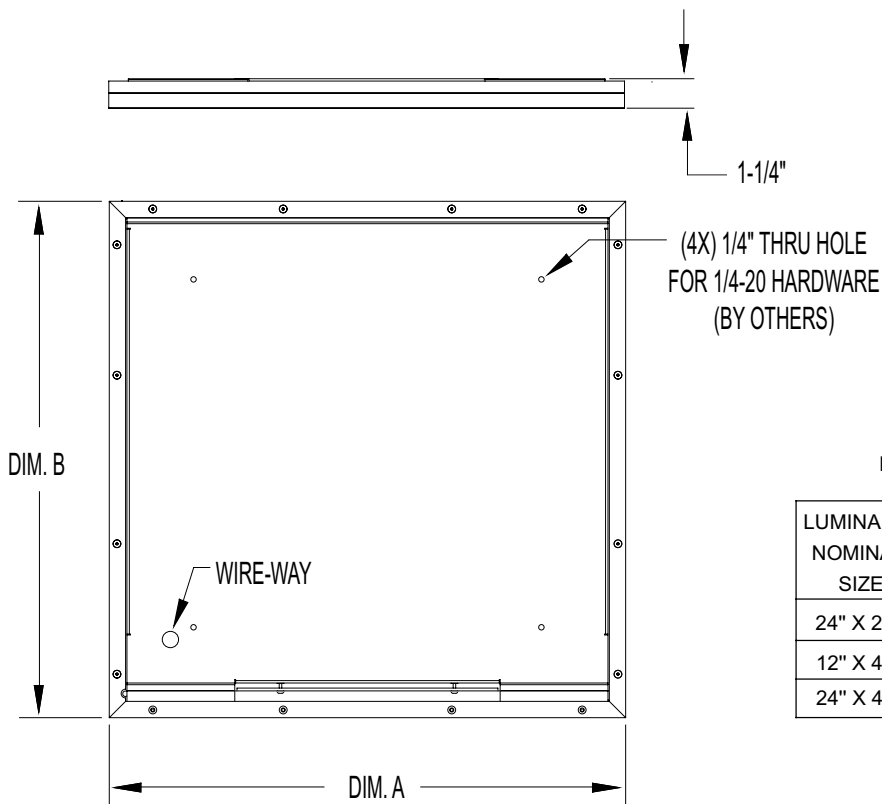

LUMINAIRE NOMINAL SIZE	DIMENSION "A"	DIMENSION "B"
24" X 24"	23 - 3/4"	23 - 3/4"
12" X 48"	11 - 7/8"	47 - 3/4"
24" X 48"	23 - 3/4"	47 - 3/4"

SURFACE MOUNT

SURFACE MOUNT LUMINAIRE DIMENSIONS

LUMINAIRE NOMINAL SIZE	DIMENSION "A"	DIMENSION "B"
24" X 24"	23 - 3/4"	23 - 3/4"
12" X 48"	11 - 7/8"	47 - 3/4"
24" X 48"	23 - 3/4"	47 - 3/4"