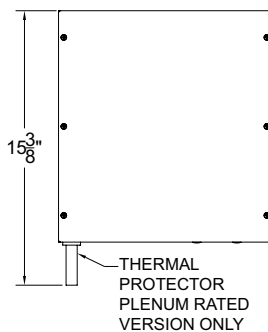

PLENUM RATED FRONT VIEW