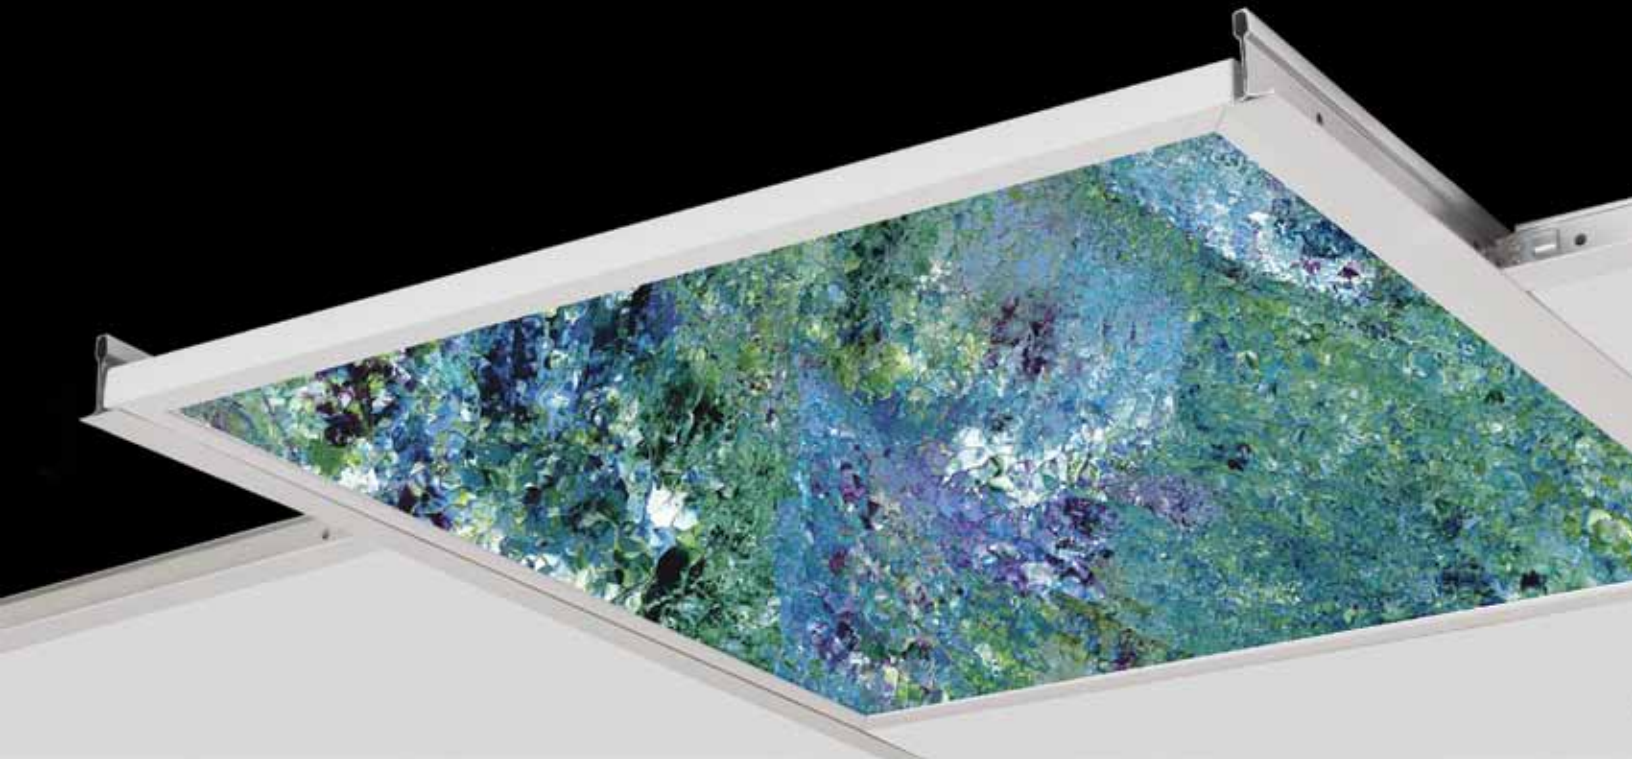

LIGHTING FOR HEALTHCARE ENVIRONMENTS

The use of visual art in healthcare facilities is nothing new. However, the evolutionary use of specific types of imagery intended to support intrinsic healing is gaining significant momentum across the country. Images that can calm, relax and inspire can positively impact the overall patient experience. Insight Lighting is pleased to offer selected replicated images from renowned artist Vara Kamin's original works of art. The Versatile VK Collection presents a long life, high quality, backlighting solution in concert with these specialty images for use in a wide variety of pediatric and adult clinical care settings. The Versa-Tile VK Collection also offers a unique and supportive design solution for use outside of healthcare as well.

Please contact Insight's Sales & Marketing Department (505-345-0888) for Vara Kamin collection information, Healthcare (MRI) applications and unique architectural presentations.