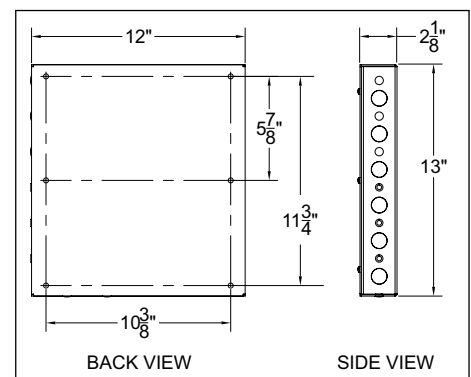

MOUNTING DETAIL