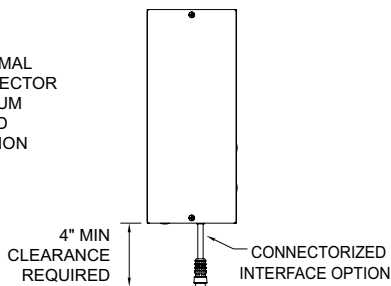

CONNECTORIZED FRONT VIEW