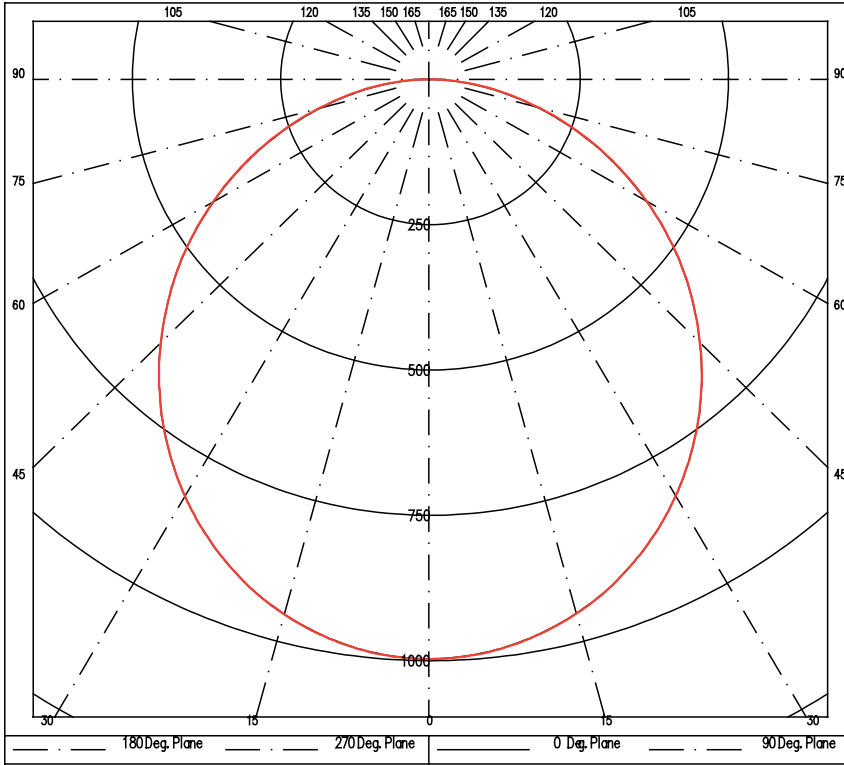

LUMINAIRE NOMINAL SIZE	DIMENSION "A"	DIMENSION "B"
24" X 24"	23 - 3/4"	23 - 3/4"
12" X 48"	11 - 7/8"	47 - 3/4"
24" X 48"	23 - 3/4"	47 - 3/4"

SURFACE MOUNT

SURFACE MOUNT LUMINAIRE DIMENSIONS

LUMINAIRE NOMINAL SIZE	DIMENSION "A"	DIMENSION "B"
24" X 24"	23 - 3/4"	23 - 3/4"
12" X 48"	11 - 7/8"	47 - 3/4"
24" X 48"	23 - 3/4"	47 - 3/4"

CONDUIT READY SIDE VIEW

CONDUIT READY END VIEW

CONTRA 2 / 3

CONDUIT READY VERSION SHOWN

MOUNTING DETAIL

PLENUM RATED FRONT VIEW

CONNECTORIZED FRONT VIEW

CONDUIT READY SIDE VIEW

CONDUIT READY END VIEW

VERSA-TILE POLAR CURVE

Versa-Tile 24" X 24 Luminaire Direct Polar Curve

VT22/60K/T/1/X
 42 Total Watts, 6000K
 Delivered Lumens: 2800
 Delivered Efficacy = 62.3 Lumens/Watt

VERSA-TILE ILLUMINANCE REPORT