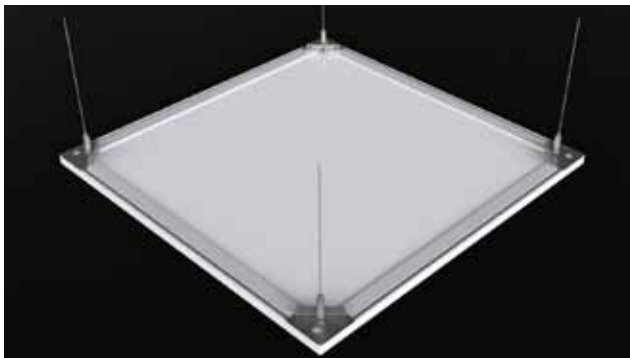

Optional Aircraft Cable, Pendant and Surface (Ceiling/Wall). Surface mount includes a decorative mounting frame and is painted semi-gloss white.

WEIGHT: Approximately 3.2 lbs. / sq. ft.

LIGHT SOURCES: Manufactured employing a heat dissipating design for long life and high performance. White light is available in 3000K, 4000K and 5000K, (+/-200K) and RGB Color Changing.

CONTROL OPTIONS:

White Light: Dimming of white light is achieved through a simple 0-10V power supply control.

RGB: DMX control interfaces are required for RGB control and dimming.

ELECTRICAL: Standard or plenum rated remote power supplies are available in 60W, 100W, 200W or 300W. Class 2, provided in 120V or 277V / 24VDC. **Versa-Tile** is provided with a 10' cable & connector as standard.

LABELS: UL/CUL 48 approved for dry locations and ceiling/plenum mount.

PHOTOMETRY: All **VERSA-TILE** products are tested to IES LM-79 & LM-80 standards. IES data is available at www.insightlighting.com/download.php.

WARRANTY: 5 Year Limited Warranty. For terms and conditions of sale and warranty obligations, please visit www.insightlighting.com.

Insight Lighting reserves the right to change specifications without notice due to product improvements.

Corner brackets are provided for additional support to structure where required (additional support wire by others).