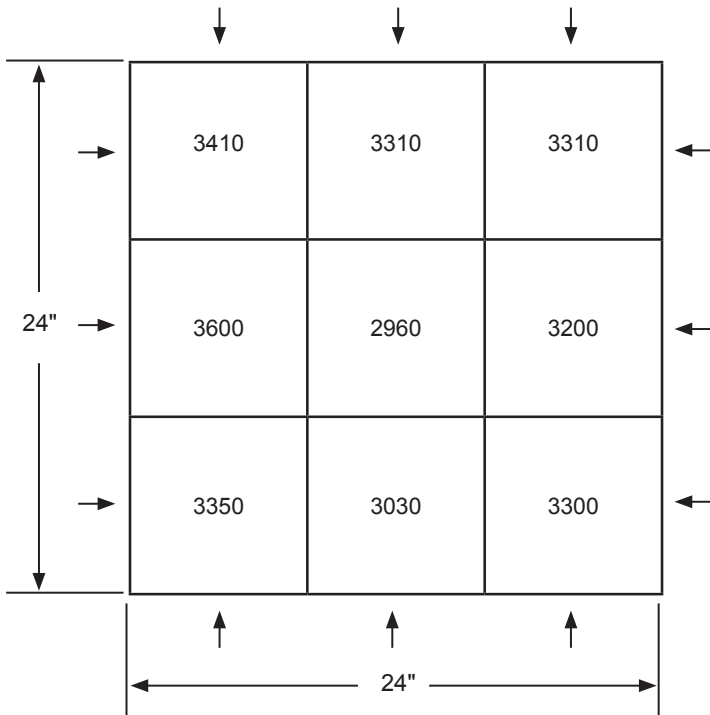

LUMINAIRE NOMINAL SIZE	DIMENSION "A"	DIMENSION "B"
24" X 24"	23 - 3/4"	23 - 3/4"
12" X 48"	11 - 7/8"	47 - 3/4"
24" X 48"	23 - 3/4"	47 - 3/4"

SURFACE MOUNT

SURFACE MOUNT LUMINAIRE DIMENSIONS

LUMINAIRE NOMINAL SIZE	DIMENSION "A"	DIMENSION "B"
24" X 24"	23 - 3/4"	23 - 3/4"
12" X 48"	11 - 7/8"	47 - 3/4"
24" X 48"	23 - 3/4"	47 - 3/4"

CONDUIT READY END VIEW

VERSA-TILE POLAR CURVE

Versa-Tile 24" X 24 Luminaire Direct Polar Curve

VT22/60K/T/1/X
 42 Total Watts, 6000K
 Delivered Lumens: 2800
 Delivered Efficacy = 62.3 Lumens/Watt

VERSA-TILE ILLUMINANCE REPORT