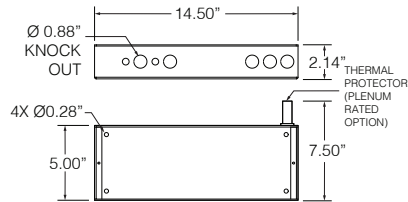

REMOTE POWER CONTRA C1.0 - 96W

Provided only with large 11W/FT direct/indirect fixtures