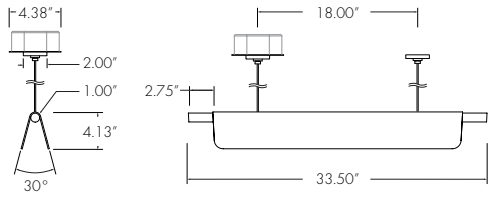

DIMENSIONS (box mounting shown)

ADOBE SMALL

ADOBE MEDIUM