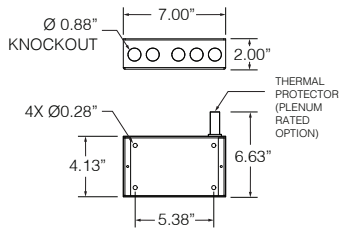

REMOTE POWER (supplied with fixture)

REMOTE POWER CONTRA C0.5 - 60W

Provided with all fixtures except large 11W/FT direct/indirect