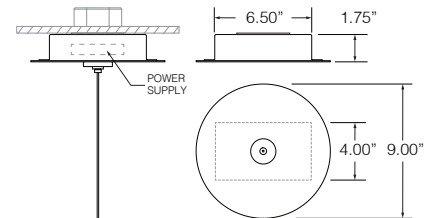

SURFACE POWER CANOPY

Optional surface mounted canopy enclosure for hard ceiling applications with integral driver. Not available with 11W direct/indirect fixtures.