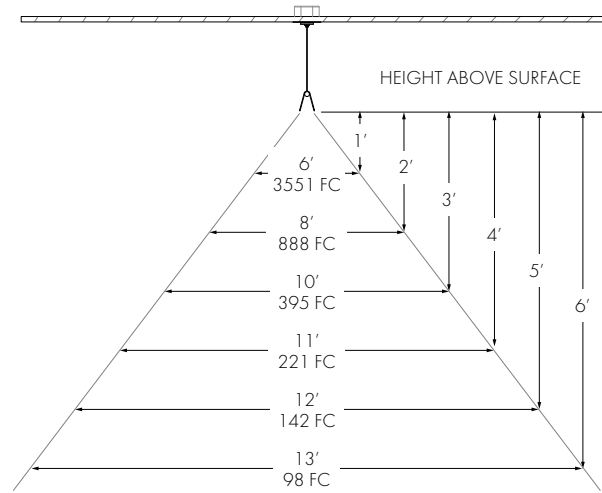

PROJECT:	FIXTURE:	NOTES:
----------	----------	--------

**DIMENSIONS** (box mounting shown)

ADOBE SMALL

ADOBE MEDIUM

ADOBE LARGE

MOUNTING HEIGHT

ILLUMINATED AREA

Note: Recommended mounting heights are approximations using a medium 15W/FT fixture

	LENGTH	LED COLOR TEMPERATURE	TOTAL WATTAGE	LUMINAIRE EFFICACY	DELIVERED LM TOTAL	LIGHT DISTRIBUTION	DELIVERED LM DIRECT	DELIVERED LM INDIRECT
<b>DIRECT/INDIRECT</b>								
	3.5 W/FT	3000K						
	SMALL		10.5 W	98 lm/W	976 lm	77% DOWN / 23% UP	751 lm	224 lm
	MEDIUM		17.5 W		1220 lm		939 lm	281 lm
	LARGE		24.5 W		1464 lm		1127 lm	337 lm
	7.0 W/FT	3000K						
	SMALL		21.0 W	97 lm/W	1983 lm	77% DOWN / 23% UP	1527 lm	456 lm
	MEDIUM		35.0 W		2479 lm		1909 lm	570 lm
	LARGE		49.0 W		2975 lm		2291 lm	684 lm
	11.0 W/FT	3000K						
SMALL	33.0 W		96 lm/W	3148 lm	77% DOWN / 23% UP	2424 lm	724 lm	
MEDIUM	55.0 W			3935 lm		3030 lm	905 lm	
LARGE		77.0 W		4722 lm		3636 lm	1086 lm	
<b>DIRECT</b>								
	3.5 W/FT	3000 K						
	SMALL		7.0 W	105 lm/W	1086 lm	100% DOWN	1086 lm	
	MEDIUM		10.5 W		1155 lm		1155 lm	
	LARGE		14.0 W		1303 lm		1303 lm	
	7.0 W/FT	3000 K						
	SMALL		14.0 W	104 lm/W	2129 lm	100% DOWN	2129 lm	
	MEDIUM		21.0 W		2265 lm		2265 lm	
	LARGE		28.0 W		2555 lm		2555 lm	
	11.0 W/FT	3000 K						
SMALL	22.0 W		103 lm/W	3442 lm	100% DOWN	3442 lm		
MEDIUM	33.0 W			3630 lm		3630 lm		
LARGE		44.0 W		4094 lm		4094 lm		
15.0 W/FT	3000 K							
SMALL		30.0 W	101 lm/W	4538 lm	100% DOWN	4538 lm		
MEDIUM		45.0 W		4828 lm		4828 lm		
LARGE		60.0 W		5445 lm		5445 lm		