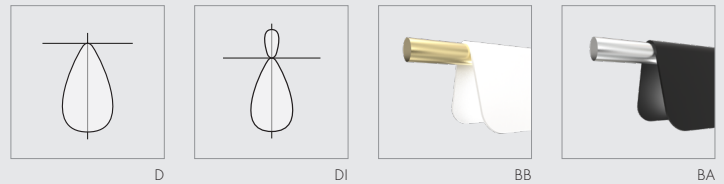

## ORDER OPTIONS

<b>ADB</b>									
<b>A</b>	<b>B</b>	<b>C</b>	<b>D</b>	<b>E</b>	<b>F</b>	<b>G</b>	<b>H</b>	<b>I</b>	

<table border="1" style="width: 100%;"> <tr> <th colspan="2">A FIXTURE</th> </tr> <tr> <td>ADOBE</td> <td>ADB</td> </tr> </table>	A FIXTURE		ADOBE	ADB	<table border="1" style="width: 100%;"> <tr> <th colspan="2">D LIGHT DIRECTION</th> </tr> <tr> <td>DIRECT</td> <td>D</td> </tr> <tr> <td>DIRECT/INDIRECT</td> <td>DI</td> </tr> </table>	D LIGHT DIRECTION		DIRECT	D	DIRECT/INDIRECT	DI	<table border="1" style="width: 100%;"> <tr> <th colspan="2">G CONTROL</th> </tr> <tr> <td>NO DIMMING</td> <td>NO</td> </tr> <tr> <td>0-10V DIMMING</td> <td>DIM</td> </tr> <tr> <td>LUTRON Hi-lume 1% EcoSystem with Soft-On and Fade-to-Black</td> <td>LES-LDE1</td> </tr> <tr> <td colspan="2">not available in 11W or 15W medium and large</td> </tr> <tr> <td colspan="2">see Contra specification sheet for details controls by others</td> </tr> </table>	G CONTROL		NO DIMMING	NO	0-10V DIMMING	DIM	LUTRON Hi-lume 1% EcoSystem with Soft-On and Fade-to-Black	LES-LDE1	not available in 11W or 15W medium and large		see Contra specification sheet for details controls by others		<table border="1" style="width: 100%;"> <tr> <th colspan="2">I OPTIONS</th> </tr> <tr> <td>BRUSHED BRASS ENDS</td> <td>BB</td> </tr> <tr> <td>BRUSHED ALUMINUM ENDS</td> <td>BA</td> </tr> <tr> <td>HIGH CRI +90</td> <td>HCRI</td> </tr> <tr> <td>PLENUM POWER SUPPLY</td> <td>PL</td> </tr> <tr> <td colspan="2">plenum power supply available with j-box mounting only</td> </tr> <tr> <td>SURFACE POWER CANOPY</td> <td>SUR</td> </tr> <tr> <td colspan="2">powered suspension cable j-box mounting only not available in large 11W direct/indirect fixture</td> </tr> <tr> <td>LOUVER</td> <td>LV</td> </tr> <tr> <td colspan="2">louver is provided with the same finish as the fixture housing</td> </tr> </table>	I OPTIONS		BRUSHED BRASS ENDS	BB	BRUSHED ALUMINUM ENDS	BA	HIGH CRI +90	HCRI	PLENUM POWER SUPPLY	PL	plenum power supply available with j-box mounting only		SURFACE POWER CANOPY	SUR	powered suspension cable j-box mounting only not available in large 11W direct/indirect fixture		LOUVER	LV	louver is provided with the same finish as the fixture housing	
A FIXTURE																																													
ADOBE	ADB																																												
D LIGHT DIRECTION																																													
DIRECT	D																																												
DIRECT/INDIRECT	DI																																												
G CONTROL																																													
NO DIMMING	NO																																												
0-10V DIMMING	DIM																																												
LUTRON Hi-lume 1% EcoSystem with Soft-On and Fade-to-Black	LES-LDE1																																												
not available in 11W or 15W medium and large																																													
see Contra specification sheet for details controls by others																																													
I OPTIONS																																													
BRUSHED BRASS ENDS	BB																																												
BRUSHED ALUMINUM ENDS	BA																																												
HIGH CRI +90	HCRI																																												
PLENUM POWER SUPPLY	PL																																												
plenum power supply available with j-box mounting only																																													
SURFACE POWER CANOPY	SUR																																												
powered suspension cable j-box mounting only not available in large 11W direct/indirect fixture																																													
LOUVER	LV																																												
louver is provided with the same finish as the fixture housing																																													
<table border="1" style="width: 100%;"> <tr> <th colspan="2">B OUTPUT</th> </tr> <tr> <td>3.5 WATTS/FT</td> <td>3W</td> </tr> <tr> <td>7.0 WATTS/FT</td> <td>7W</td> </tr> <tr> <td>11.0 WATTS/FT</td> <td>11W</td> </tr> <tr> <td>15.0 WATTS/FT</td> <td>15W</td> </tr> <tr> <td colspan="2">not available with direct/indirect fixture</td> </tr> </table>	B OUTPUT		3.5 WATTS/FT	3W	7.0 WATTS/FT	7W	11.0 WATTS/FT	11W	15.0 WATTS/FT	15W	not available with direct/indirect fixture		<table border="1" style="width: 100%;"> <tr> <th colspan="2">E SIZE</th> </tr> <tr> <td>SMALL (34")</td> <td>SM</td> </tr> <tr> <td>MEDIUM (46")</td> <td>MED</td> </tr> <tr> <td>LARGE (58")</td> <td>LRG</td> </tr> </table>	E SIZE		SMALL (34")	SM	MEDIUM (46")	MED	LARGE (58")	LRG	<table border="1" style="width: 100%;"> <tr> <th colspan="2">F MOUNTING</th> </tr> <tr> <td>JBOX</td> <td>JBOX-X</td> </tr> <tr> <td>ARCHITECTURAL</td> <td>ARCH-X</td> </tr> <tr> <td colspan="2">X = cable length specify 24", 36", 48", 72", or 96" contact factory for additional lengths if architectural mounting is selected no jbox cover plate is provided with fixture</td> </tr> </table>	F MOUNTING		JBOX	JBOX-X	ARCHITECTURAL	ARCH-X	X = cable length specify 24", 36", 48", 72", or 96" contact factory for additional lengths if architectural mounting is selected no jbox cover plate is provided with fixture																
B OUTPUT																																													
3.5 WATTS/FT	3W																																												
7.0 WATTS/FT	7W																																												
11.0 WATTS/FT	11W																																												
15.0 WATTS/FT	15W																																												
not available with direct/indirect fixture																																													
E SIZE																																													
SMALL (34")	SM																																												
MEDIUM (46")	MED																																												
LARGE (58")	LRG																																												
F MOUNTING																																													
JBOX	JBOX-X																																												
ARCHITECTURAL	ARCH-X																																												
X = cable length specify 24", 36", 48", 72", or 96" contact factory for additional lengths if architectural mounting is selected no jbox cover plate is provided with fixture																																													
<table border="1" style="width: 100%;"> <tr> <th colspan="2">C LED COLOR</th> </tr> <tr> <td>2700K</td> <td>27K</td> </tr> <tr> <td>3000K</td> <td>30K</td> </tr> <tr> <td>3500K</td> <td>35K</td> </tr> <tr> <td>4000K</td> <td>40K</td> </tr> </table>	C LED COLOR		2700K	27K	3000K	30K	3500K	35K	4000K	40K																																			
C LED COLOR																																													
2700K	27K																																												
3000K	30K																																												
3500K	35K																																												
4000K	40K																																												