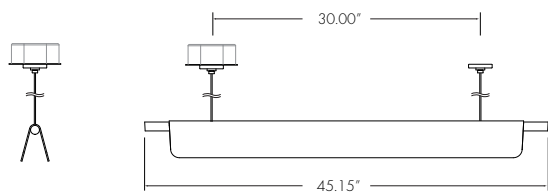

DIMENSIONS (box mounting shown)

ADOBE SMALL

ADOBE MEDIUM

ADOBE LARGE

MOUNTING HEIGHT

ILLUMINATED AREA

Note: Recommended mounting heights are approximations using a medium 15W/FT fixture

REMOTE POWER (supplied with fixture)

REMOTE POWER CONTRA C0.5 - 60W

Provided with all fixtures except large 11W/FT direct/indirect

REMOTE POWER CONTRA C1.0 - 96W

Provided only with large 11W/FT direct/indirect fixtures

SURFACE POWER CANOPY

Optional surface mounted canopy enclosure for hard ceiling applications with integral driver. Not available with 11W direct/indirect fixtures.

PROJECT:

FIXTURE:

NOTES: