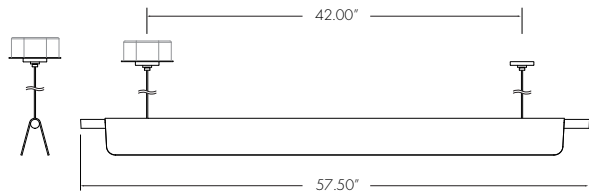

PROJECT:	FIXTURE:	NOTES:
----------	----------	--------

**DIMENSIONS** (box mounting shown)

ADOBE SMALL

ADOBE MEDIUM

ADOBE LARGE

MOUNTING HEIGHT

ILLUMINATED AREA

Note: Recommended mounting heights are approximations using a medium 15W/FT fixture