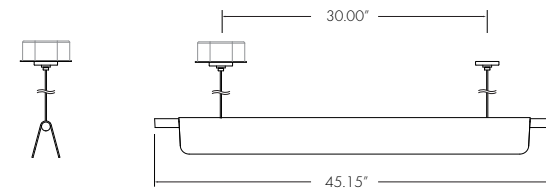

DIRECT

3.5 W/FT	SMALL	7.0 W	105 lm/W	1086 lm	1086 lm	
	MEDIUM	10.5 W		1155 lm	1155 lm	
	LARGE	14.0 W		1303 lm	1303 lm	
7.0 W/FT	SMALL	14.0 W	104 lm/W	2129 lm	2129 lm	
	MEDIUM	21.0 W		2265 lm	2265 lm	
	LARGE	28.0 W		2555 lm	2555 lm	
11.0 W/FT	SMALL	22.0 W	103 lm/W	3422 lm	3422 lm	
	MEDIUM	33.0 W		3630 lm	3630 lm	
	LARGE	44.0 W		4094 lm	4094 lm	
15.0 W/FT	SMALL	30.0 W	101 lm/W	4538 lm	4538 lm	
	MEDIUM	45.0 W		4828 lm	4828 lm	
	LARGE	60.0 W		5445 lm	5445 lm	

FIXTURE SHOWN IS MEDIUM DIRECT 15W/FT MOUNTED 6 FEET ABOVE TABLE

FIXTURE PROFILE

LIGHT SOURCE	3.5 W/FT, 7.0W/FT, 11.0W/FT, 15.0W/FT
DISTRIBUTION	DIRECT, DIRECT/INDIRECT
COLOR	2700K, 3000K, 3500K, 4000K
CRI	82 (OPTIONAL 90 CRI)
PERFORMANCE	UP TO 105 lm/W
VOLTAGE	UNIVERSAL 120-277 V
POWER	REMOTE POWER SUPPLY
DIMMING	0-10V, LUTRON HI-LUME 1% ECOSYSTEM
LENGTHS	SMALL (32"), MEDIUM (43"), LARGE (55")
MOUNTING	POWERED SUSPENSION CABLES
HOUSING	0.125" THICK POWDER COATED ALUMINUM
END CAPS	MACHINED ALUMINUM, BRASS
LENS	HIGH PERFORMANCE EXTRUDED ACRYLIC
FINISH	TEXTURED WHITE, TEXTURED BLACK
WARRANTY	5-YEAR LIMITED
CERTIFICATION	ETL AND cETL APPROVED FOR DRY LOCATION

DIMENSIONS (j-box mounting shown)

ADOBE SMALL

ADOBE MEDIUM

ADOBE LARGE

MOUNTING HEIGHT

ILLUMINATED AREA
Note: Recommended mounting heights are approximations using a medium 15W/FT fixture

ORDER OPTIONS

ADB