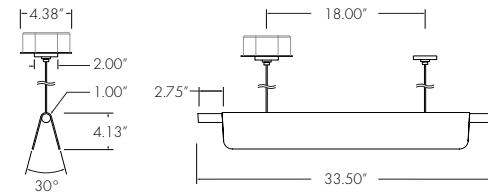

DIRECT / INDIRECT

3.5 W/FT	SMALL	10.5 W	98 lm/W	976 lm	751 lm	224 lm
	MEDIUM	17.5 W		1220 lm	939 lm	281 lm
	LARGE	24.5 W		1464 lm	1127 lm	337 lm
7.0 W/FT	SMALL	21.0 W	97 lm/W	1983 lm	1527 lm	456 lm
	MEDIUM	35.0 W		2479 lm	1909 lm	570 lm
	LARGE	49.0 W		2975 lm	2291 lm	684 lm
11.0 W/FT	SMALL	33.0 W	96 lm/W	3148 lm	2424 lm	724 lm
	MEDIUM	55.0 W		3935 lm	3030 lm	905 lm
	LARGE	77.0 W		4722 lm	3636 lm	1086 lm

DIRECT

3.5 W/FT	SMALL	7.0 W	105 lm/W	1086 lm	1086 lm	
	MEDIUM	10.5 W		1155 lm	1155 lm	
	LARGE	14.0 W		1303 lm	1303 lm	
7.0 W/FT	SMALL	14.0 W	104 lm/W	2129 lm	2129 lm	
	MEDIUM	21.0 W		2265 lm	2265 lm	
	LARGE	28.0 W		2555 lm	2555 lm	
11.0 W/FT	SMALL	22.0 W	103 lm/W	3422 lm	3422 lm	
	MEDIUM	33.0 W		3630 lm	3630 lm	
	LARGE	44.0 W		4094 lm	4094 lm	
15.0 W/FT	SMALL	30.0 W	101 lm/W	4538 lm	4538 lm	
	MEDIUM	45.0 W		4828 lm	4828 lm	
	LARGE	60.0 W		5445 lm	5445 lm	

FIXTURE SHOWN IS MEDIUM DIRECT 15W/FT MOUNTED 6 FEET ABOVE TABLE

FIXTURE PROFILE

LIGHT SOURCE	3.5 W/FT, 7.0W/FT, 11.0W/FT, 15.0W/FT
DISTRIBUTION	DIRECT, DIRECT/INDIRECT
COLOR	2700K, 3000K, 3500K, 4000K
CRI	82 (OPTIONAL 90 CRI)
PERFORMANCE	UP TO 105 lm/W
VOLTAGE	UNIVERSAL 120-277 V
POWER	REMOTE POWER SUPPLY
DIMMING	0-10V, LUTRON HI-LUME 1% ECOSYSTEM
LENGTHS	SMALL (32"), MEDIUM (43"), LARGE (55")
MOUNTING	POWERED SUSPENSION CABLES
HOUSING	0.125" THICK POWDER COATED ALUMINUM
END CAPS	MACHINED ALUMINUM, BRASS
LENS	HIGH PERFORMANCE EXTRUDED ACRYLIC
FINISH	TEXTURED WHITE, TEXTURED BLACK
WARRANTY	5-YEAR LIMITED
CERTIFICATION	ETL AND cETL APPROVED FOR DRY LOCATION

DIMENSIONS (j-box mounting shown)

ADOBE SMALL

ADOBE MEDIUM

ADOBE LARGE

MOUNTING HEIGHT

ILLUMINATED AREA
Note: Recommended mounting heights are approximations using a medium 15W/FT fixture

ORDER OPTIONS

ADB