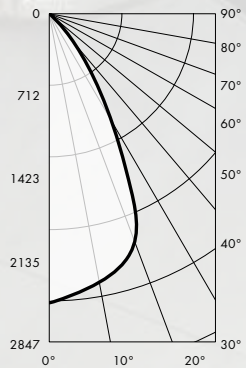

MACHINED
END POSTS

HIGH
PERFORMANCE
DIFFUSER

PRECISION
BENT
ALUMINUM
SHADE

OPTIONAL
MICRO LOUVER

ADOBE PHOTOMETRIC PERFORMANCE

DISTRIBUTION	LENGTH	INPUT WATTAGE	LUMINAIRE EFFICACY	DELIVERED LM TOTAL	DELIVERED LM DIRECT	DELIVERED LM INDIRECT
--------------	--------	---------------	--------------------	--------------------	---------------------	-----------------------

DIRECT / INDIRECT

3.5 W/FT	SMALL	10.5 W	98 lm/W	976 lm	751 lm	224 lm
	MEDIUM	17.5 W		1220 lm	939 lm	281 lm
	LARGE	24.5 W		1464 lm	1127 lm	337 lm
7.0 W/FT	SMALL	21.0 W	97 lm/W	1983 lm	1527 lm	456 lm
	MEDIUM	35.0 W		2479 lm	1909 lm	570 lm
	LARGE	49.0 W		2975 lm	2291 lm	684 lm
11.0 W/FT	SMALL	33.0 W	96 lm/W	3148 lm	2424 lm	724 lm
	MEDIUM	55.0 W		3935 lm	3030 lm	905 lm
	LARGE	77.0 W		4722 lm	3636 lm	1086 lm

DIRECT

3.5 W/FT	SMALL	7.0 W	105 lm/W	1086 lm	1086 lm	
	MEDIUM	10.5 W		1155 lm	1155 lm	
	LARGE	14.0 W		1303 lm	1303 lm	
7.0 W/FT	SMALL	14.0 W	104 lm/W	2129 lm	2129 lm	
	MEDIUM	21.0 W		2265 lm	2265 lm	
	LARGE	28.0 W		2555 lm	2555 lm	
11.0 W/FT	SMALL	22.0 W	103 lm/W	3422 lm	3422 lm	
	MEDIUM	33.0 W		3630 lm	3630 lm	
	LARGE	44.0 W		4094 lm	4094 lm	
15.0 W/FT	SMALL	30.0 W	101 lm/W	4538 lm	4538 lm	
	MEDIUM	45.0 W		4828 lm	4828 lm	
	LARGE	60.0 W		5445 lm	5445 lm	

FIXTURE SHOWN IS MEDIUM DIRECT 15W/FT MOUNTED 6 FEET ABOVE TABLE

FIXTURE PROFILE

LIGHT SOURCE	3.5 W/FT, 7.0W/FT, 11.0W/FT, 15.0W/FT
DISTRIBUTION	DIRECT, DIRECT/INDIRECT
COLOR	2700K, 3000K, 3500K, 4000K
CRI	82 (OPTIONAL 90 CRI)
PERFORMANCE	UP TO 105 lm/W
VOLTAGE	UNIVERSAL 120-277 V
POWER	REMOTE POWER SUPPLY
DIMMING	0-10V, LUTRON HI-LUME 1% ECOSYSTEM
LENGTHS	SMALL (32"), MEDIUM (43"), LARGE (55")
MOUNTING	POWERED SUSPENSION CABLES
HOUSING	0.125" THICK POWDER COATED ALUMINUM
END CAPS	MACHINED ALUMINUM, BRASS
LENS	HIGH PERFORMANCE EXTRUDED ACRYLIC
FINISH	TEXTURED WHITE, TEXTURED BLACK
WARRANTY	5-YEAR LIMITED
CERTIFICATION	ETL AND cETL APPROVED FOR DRY LOCATION