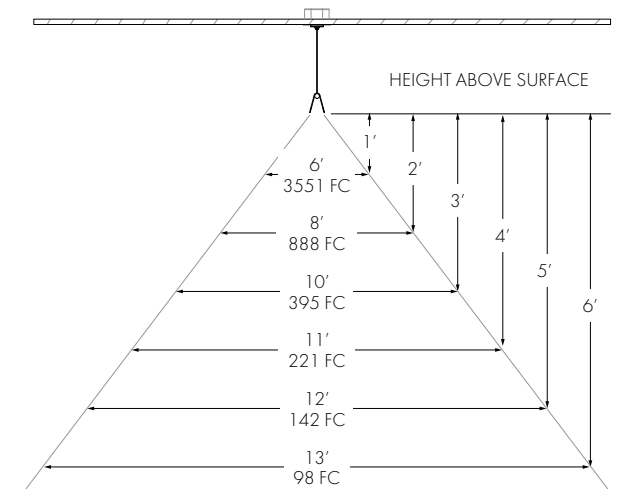

DIRECT

3.5 W/FT	SMALL	7.0 W	105 lm/W	1086 lm	1086 lm	
	MEDIUM	10.5 W		1155 lm	1155 lm	
	LARGE	14.0 W		1303 lm	1303 lm	
7.0 W/FT	SMALL	14.0 W	104 lm/W	2129 lm	2129 lm	
	MEDIUM	21.0 W		2265 lm	2265 lm	
	LARGE	28.0 W		2555 lm	2555 lm	
11.0 W/FT	SMALL	22.0 W	103 lm/W	3422 lm	3422 lm	
	MEDIUM	33.0 W		3630 lm	3630 lm	
	LARGE	44.0 W		4094 lm	4094 lm	
15.0 W/FT	SMALL	30.0 W	101 lm/W	4538 lm	4538 lm	
	MEDIUM	45.0 W		4828 lm	4828 lm	
	LARGE	60.0 W		5445 lm	5445 lm	

FIXTURE SHOWN IS MEDIUM DIRECT 15W/FT MOUNTED 6 FEET ABOVE TABLE

FIXTURE PROFILE

LIGHT SOURCE	3.5 W/FT, 7.0W/FT, 11.0W/FT, 15.0W/FT
DISTRIBUTION	DIRECT, DIRECT/INDIRECT
COLOR	2700K, 3000K, 3500K, 4000K
CRI	82 (OPTIONAL 90 CRI)
PERFORMANCE	UP TO 105 lm/W
VOLTAGE	UNIVERSAL 120-277 V
POWER	REMOTE POWER SUPPLY
DIMMING	0-10V, LUTRON HI-LUME 1% ECOSYSTEM
LENGTHS	SMALL (32"), MEDIUM (43"), LARGE (55")
MOUNTING	POWERED SUSPENSION CABLES
HOUSING	0.125" THICK POWDER COATED ALUMINUM
END CAPS	MACHINED ALUMINUM, BRASS
LENS	HIGH PERFORMANCE EXTRUDED ACRYLIC
FINISH	TEXTURED WHITE, TEXTURED BLACK
WARRANTY	5-YEAR LIMITED
CERTIFICATION	ETL AND cETL APPROVED FOR DRY LOCATION

DIMENSIONS (j-box mounting shown)

ADOBE SMALL

ADOBE MEDIUM

ADOBE LARGE

MOUNTING HEIGHT

ILLUMINATED AREA
Note: Recommended mounting heights are approximations using a medium 15W/FT fixture

ORDER OPTIONS

ADB