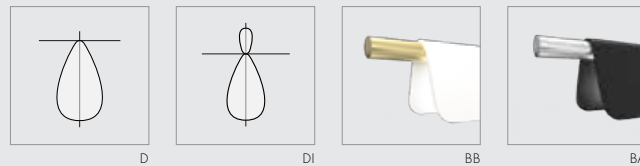

DIRECT / INDIRECT

3.5 W/FT	SMALL	10.5 W	98 lm/W	976 lm	751 lm	224 lm
	MEDIUM	17.5 W		1220 lm	939 lm	281 lm
	LARGE	24.5 W		1464 lm	1127 lm	337 lm
7.0 W/FT	SMALL	21.0 W	97 lm/W	1983 lm	1527 lm	456 lm
	MEDIUM	35.0 W		2479 lm	1909 lm	570 lm
	LARGE	49.0 W		2975 lm	2291 lm	684 lm
11.0 W/FT	SMALL	33.0 W	96 lm/W	3148 lm	2424 lm	724 lm
	MEDIUM	55.0 W		3935 lm	3030 lm	905 lm
	LARGE	77.0 W		4722 lm	3636 lm	1086 lm

DIRECT

3.5 W/FT	SMALL	7.0 W	105 lm/W	1086 lm	1086 lm	
	MEDIUM	10.5 W		1155 lm	1155 lm	
	LARGE	14.0 W		1303 lm	1303 lm	
7.0 W/FT	SMALL	14.0 W	104 lm/W	2129 lm	2129 lm	
	MEDIUM	21.0 W		2265 lm	2265 lm	
	LARGE	28.0 W		2555 lm	2555 lm	
11.0 W/FT	SMALL	22.0 W	103 lm/W	3422 lm	3422 lm	
	MEDIUM	33.0 W		3630 lm	3630 lm	
	LARGE	44.0 W		4094 lm	4094 lm	
15.0 W/FT	SMALL	30.0 W	101 lm/W	4538 lm	4538 lm	
	MEDIUM	45.0 W		4828 lm	4828 lm	
	LARGE	60.0 W		5445 lm	5445 lm	

FIXTURE SHOWN IS MEDIUM DIRECT 15W/FT MOUNTED 6 FEET ABOVE TABLE

FIXTURE PROFILE

LIGHT SOURCE	3.5 W/FT, 7.0W/FT, 11.0W/FT, 15.0W/FT
DISTRIBUTION	DIRECT, DIRECT/INDIRECT
COLOR	2700K, 3000K, 3500K, 4000K
CRI	82 (OPTIONAL 90 CRI)
PERFORMANCE	UP TO 105 lm/W
VOLTAGE	UNIVERSAL 120-277 V
POWER	REMOTE POWER SUPPLY
DIMMING	0-10V, LUTRON HI-LUME 1% ECOSYSTEM
LENGTHS	SMALL (32"), MEDIUM (43"), LARGE (55")
MOUNTING	POWERED SUSPENSION CABLES
HOUSING	0.125" THICK POWDER COATED ALUMINUM
END CAPS	MACHINED ALUMINUM, BRASS
LENS	HIGH PERFORMANCE EXTRUDED ACRYLIC
FINISH	TEXTURED WHITE, TEXTURED BLACK
WARRANTY	5-YEAR LIMITED
CERTIFICATION	ETL AND cETL APPROVED FOR DRY LOCATION