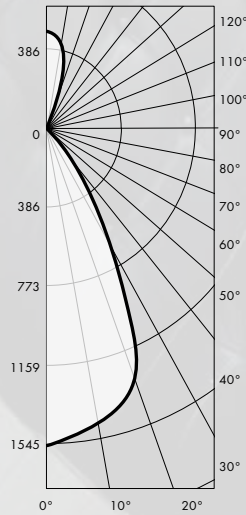

MACHINED
END POSTS

HIGH
PERFORMANCE
DIFFUSER

PRECISION
BENT
ALUMINUM
SHADE

OPTIONAL
MICRO LOUVER

ADOBE PHOTOMETRIC PERFORMANCE

DISTRIBUTION	LENGTH	INPUT WATTAGE	LUMINAIRE EFFICACY	DELIVERED LM TOTAL	DELIVERED LM DIRECT	DELIVERED LM INDIRECT
--------------	--------	---------------	--------------------	--------------------	---------------------	-----------------------

DIRECT / INDIRECT

3.5 W/FT	SMALL	10.5 W	98 lm/W	976 lm	751 lm	224 lm
	MEDIUM	17.5 W		1220 lm	939 lm	281 lm
	LARGE	24.5 W		1464 lm	1127 lm	337 lm
7.0 W/FT	SMALL	21.0 W	97 lm/W	1983 lm	1527 lm	456 lm
	MEDIUM	35.0 W		2479 lm	1909 lm	570 lm
	LARGE	49.0 W		2975 lm	2291 lm	684 lm
11.0 W/FT	SMALL	33.0 W	96 lm/W	3148 lm	2424 lm	724 lm
	MEDIUM	55.0 W		3935 lm	3030 lm	905 lm
	LARGE	77.0 W		4722 lm	3636 lm	1086 lm

DIRECT

3.5 W/FT	SMALL	7.0 W	105 lm/W	1086 lm	1086 lm	
	MEDIUM	10.5 W		1155 lm	1155 lm	
	LARGE	14.0 W		1303 lm	1303 lm	
7.0 W/FT	SMALL	14.0 W	104 lm/W	2129 lm	2129 lm	
	MEDIUM	21.0 W		2265 lm	2265 lm	
	LARGE	28.0 W		2555 lm	2555 lm	
11.0 W/FT	SMALL	22.0 W	103 lm/W	3422 lm	3422 lm	
	MEDIUM	33.0 W		3630 lm	3630 lm	
	LARGE	44.0 W		4094 lm	4094 lm	
15.0 W/FT	SMALL	30.0 W	101 lm/W	4538 lm	4538 lm	
	MEDIUM	45.0 W		4828 lm	4828 lm	
	LARGE	60.0 W		5445 lm	5445 lm	

FIXTURE SHOWN IS MEDIUM DIRECT 15W/FT MOUNTED 6 FEET ABOVE TABLE

FIXTURE PROFILE

LIGHT SOURCE	3.5 W/FT, 7.0W/FT, 11.0W/FT, 15.0W/FT
DISTRIBUTION	DIRECT, DIRECT/INDIRECT
COLOR	2700K, 3000K, 3500K, 4000K
CRI	82 (OPTIONAL 90 CRI)
PERFORMANCE	UP TO 105 lm/W
VOLTAGE	UNIVERSAL 120-277 V
POWER	REMOTE POWER SUPPLY
DIMMING	0-10V, LUTRON HI-LUME 1% ECOSYSTEM
LENGTHS	SMALL (32"), MEDIUM (43"), LARGE (55")
MOUNTING	POWERED SUSPENSION CABLES
HOUSING	0.125" THICK POWDER COATED ALUMINUM
END CAPS	MACHINED ALUMINUM, BRASS
LENS	HIGH PERFORMANCE EXTRUDED ACRYLIC
FINISH	TEXTURED WHITE, TEXTURED BLACK
WARRANTY	5-YEAR LIMITED
CERTIFICATION	ETL AND cETL APPROVED FOR DRY LOCATION