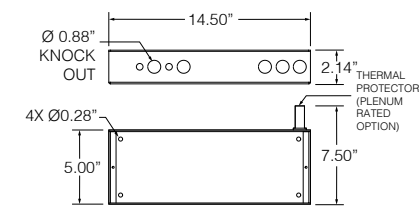

DIMENSIONS (j-box mounting shown)

ADOBE SMALL

ADOBE MEDIUM

ADOBE LARGE

MOUNTING HEIGHT

ILLUMINATED AREA
Note: Recommended mounting heights are approximations using a medium 15W/FT fixture

ORDER OPTIONS

ADB

A FIXTURE	ADOBE	ADB
B OUTPUT	3.5 WATTS/FT	3W
	7.0 WATTS/FT	7W
	11.0 WATTS/FT	11W
	15.0 WATTS/FT	15W
	not available with direct/indirect fixture	
C LED COLOR	2700K	27K
	3000K	30K
	3500K	35K
	4000K	40K
D LIGHT DIRECTION	DIRECT	D
	DIRECT/INDIRECT	DI
E SIZE	SMALL (34")	SM
	MEDIUM (46")	MED
	LARGE (58")	LRG
F MOUNTING	JBOX	JBOX-X
	ARCHITECTURAL	ARCH-X
	X = cable length specify 24", 36", 48", 72", or 96" contact factory for additional lengths if architectural mounting is selected no jbox cover plate is provided with fixture	
G CONTROL	NO DIMMING	NO
	0-10V DIMMING	DIM
	LUTRON	LES-LDE1
	Hi-Lume 1% EcoSystem with Soft-On and Fade-to-Black not available in 11W or 15W medium and large	
	see Contra specification sheet for details controls by others	
H FINISH	TEXTURED WHITE	TW
	TEXTURED BLACK	TB
	CUSTOM COLOR	CC
	contact factory for other standard and custom finishes	
I OPTIONS	BRUSHED BRASS ENDS	BB
	BRUSHED ALUMINUM ENDS	BA
	HIGH CRI +90	HCRI
	PLENUM POWER SUPPLY	PL
	plenum power supply available with j-box mounting only	
	SURFACE POWER CANOPY	SUR
	powered suspension cable j-box mounting only not available in large 11W direct/indirect fixture	
	LOUVER	LV
	louver is provided with the same finish as the fixture housing	

REMOTE POWER (supplied with fixture)

REMOTE POWER CONTRA C0.5 - 60W

Provided with all fixtures except large 11W/FT direct/indirect

REMOTE POWER CONTRA C1.0 - 96W

Provided only with large 11W/FT direct/indirect fixtures