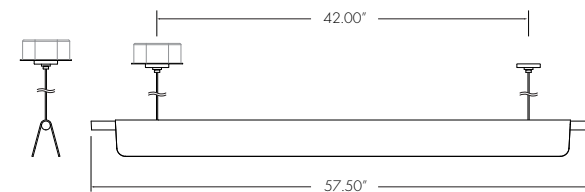

DIMENSIONS (j-box mounting shown)

ADOBE SMALL

ADOBE MEDIUM

ADOBE LARGE

MOUNTING HEIGHT

ILLUMINATED AREA
Note: Recommended mounting heights are approximations using a medium 15W/FT fixture

ORDER OPTIONS

ADB

A FIXTURE	ADOBE	ADB
B OUTPUT	3.5 WATTS/FT	3W
	7.0 WATTS/FT	7W
	11.0 WATTS/FT	11W
	15.0 WATTS/FT	15W
	not available with direct/indirect fixture	
C LED COLOR	2700K	27K
	3000K	30K
	3500K	35K
	4000K	40K
D LIGHT DIRECTION	DIRECT	D
	DIRECT/INDIRECT	DI
E SIZE	SMALL (34")	SM
	MEDIUM (46")	MED
	LARGE (58")	LRG
F MOUNTING	JBOX	JBOX-X
	ARCHITECTURAL	ARCH-X
	X = cable length specify 24", 36", 48", 72", or 96" contact factory for additional lengths if architectural mounting is selected no jbox cover plate is provided with fixture	
G CONTROL	NO DIMMING	NO
	0-10V DIMMING	DIM
	LUTRON	LES-LDE1
	Hi-Lume 1% EcoSystem with Soft-On and Fade-to-Black not available in 11W or 15W medium and large	
	see Contra specification sheet for details controls by others	
H FINISH	TEXTURED WHITE	TW
	TEXTURED BLACK	TB
	CUSTOM COLOR	CC
	contact factory for other standard and custom finishes	
I OPTIONS	BRUSHED BRASS ENDS	BB
	BRUSHED ALUMINUM ENDS	BA
	HIGH CRI +90	HCRI
	PLENUM POWER SUPPLY	PL
	plenum power supply available with j-box mounting only	
	SURFACE POWER CANOPY	SUR
	powered suspension cable j-box mounting only not available in large 11W direct/indirect fixture	
	LOUVER	LV
	louver is provided with the same finish as the fixture housing	