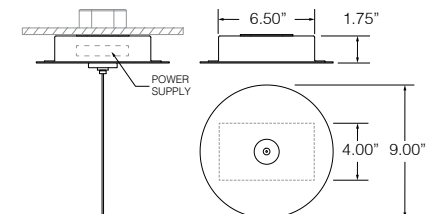

SURFACE POWER CANOPY

Optional surface mounted canopy enclosure for hard ceiling applications with integral driver. Not available with 11W direct/indirect fixtures.