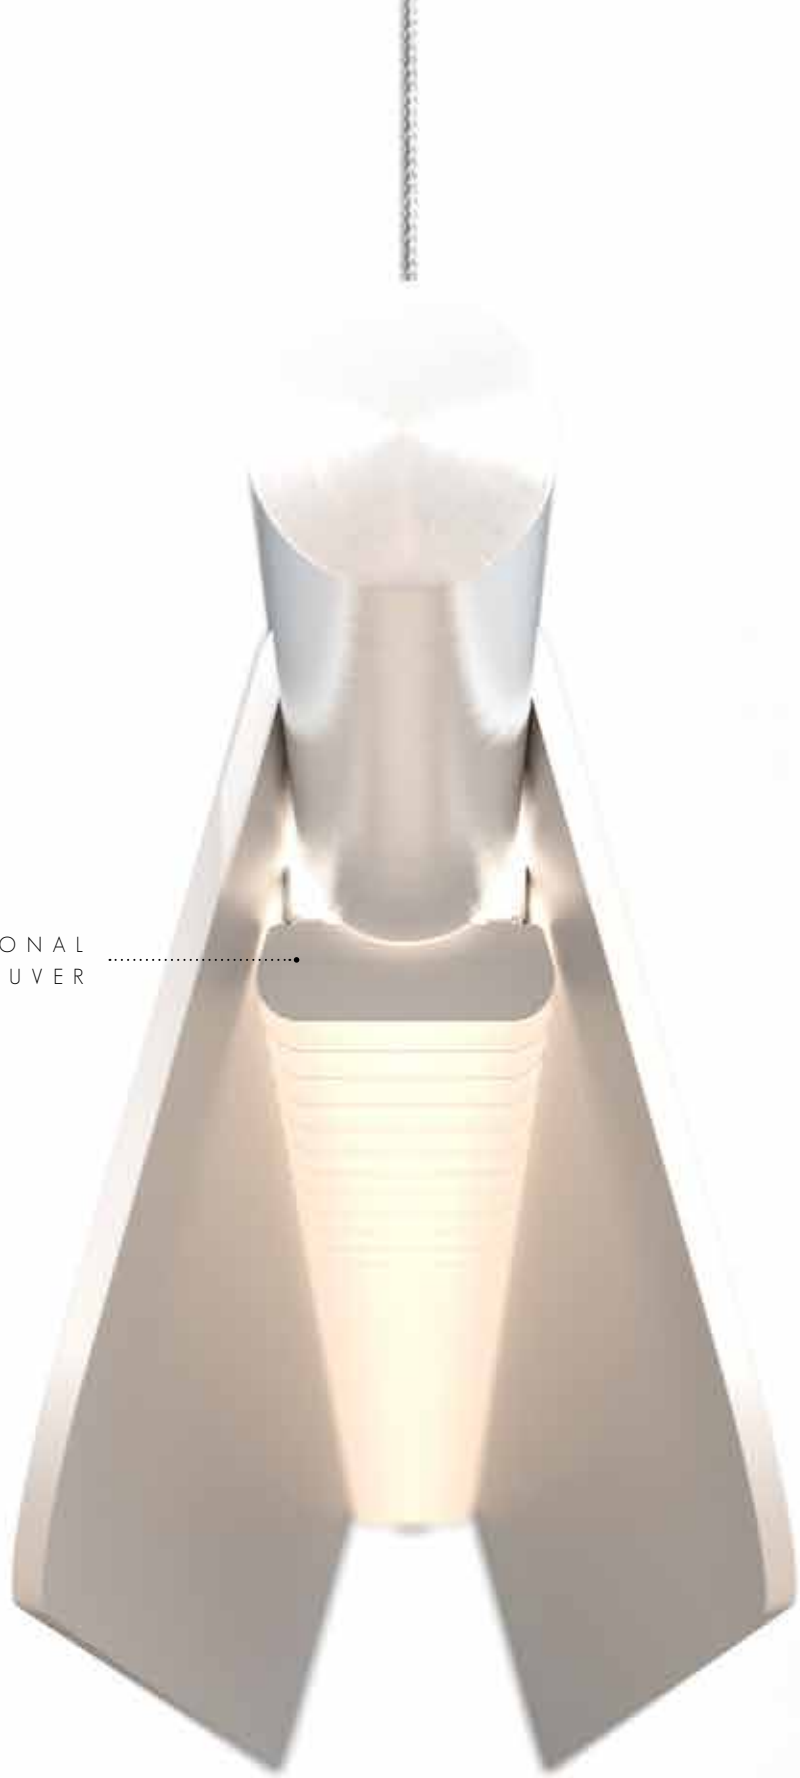

INSIGHT

SHAPING THE EXPERIENCE OF LIGHT®

A versatile pendant light inspired by the simple forms of adobe architecture, crafted and manufactured with pride in New Mexico.

A D O B E

CUSTOM COLOR SHOWN

POWERED
SUSPENSION
CABLES

MACHINED
END POSTS

HIGH
PERFORMANCE
DIFFUSER

PRECISION
BENT
ALUMINUM
SHADE

OPTIONAL
MICRO LOUVER

ADOBE PHOTOMETRIC PERFORMANCE

DISTRIBUTION	LENGTH	INPUT WATTAGE	LUMINAIRE EFFICACY	DELIVERED LM TOTAL	DELIVERED LM DIRECT	DELIVERED LM INDIRECT
--------------	--------	---------------	--------------------	--------------------	---------------------	-----------------------

DIRECT / INDIRECT

3.5 W/FT	SMALL	10.5 W	98 lm/W	976 lm	751 lm	224 lm
	MEDIUM	17.5 W		1220 lm	939 lm	281 lm
	LARGE	24.5 W		1464 lm	1127 lm	337 lm
7.0 W/FT	SMALL	21.0 W	97 lm/W	1983 lm	1527 lm	456 lm
	MEDIUM	35.0 W		2479 lm	1909 lm	570 lm
	LARGE	49.0 W		2975 lm	2291 lm	684 lm
11.0 W/FT	SMALL	33.0 W	96 lm/W	3148 lm	2424 lm	724 lm
	MEDIUM	55.0 W		3935 lm	3030 lm	905 lm
	LARGE	77.0 W		4722 lm	3636 lm	1086 lm

FIXTURE SHOWN IS MEDIUM DIRECT 15W/FT MOUNTED 6 FEET ABOVE TABLE

FIXTURE PROFILE

LIGHT SOURCE	3.5 W/FT, 7.0W/FT, 11.0W/FT, 15.0W/FT
DISTRIBUTION	DIRECT, DIRECT/INDIRECT
COLOR	2700K, 3000K, 3500K, 4000K
CRI	82 (OPTIONAL 90 CRI)
PERFORMANCE	UP TO 105 lm/W
VOLTAGE	UNIVERSAL 120-277 V
POWER	REMOTE POWER SUPPLY
DIMMING	0-10V, LUTRON HI-LUME 1% ECOSYSTEM
LENGTHS	SMALL (32"), MEDIUM (43"), LARGE (55")
MOUNTING	POWERED SUSPENSION CABLES
HOUSING	0.125" THICK POWDER COATED ALUMINUM
END CAPS	MACHINED ALUMINUM, BRASS
LENS	HIGH PERFORMANCE EXTRUDED ACRYLIC
FINISH	TEXTURED WHITE, TEXTURED BLACK
WARRANTY	5-YEAR LIMITED
CERTIFICATION	ETL AND cETL APPROVED FOR DRY LOCATION