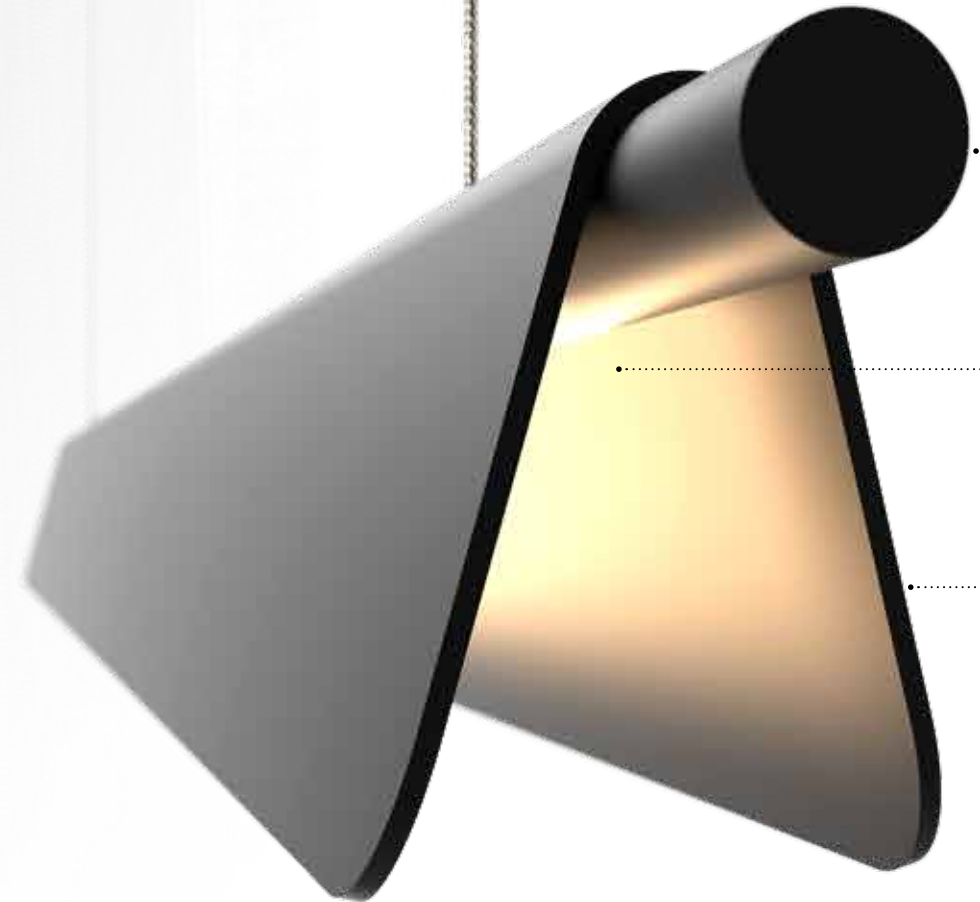

INSIGHT

SHAPING THE EXPERIENCE OF LIGHT®

A versatile pendant light inspired by the simple forms of adobe architecture, crafted and manufactured with pride in New Mexico.

A D O B E

CUSTOM COLOR SHOWN

POWERED
SUSPENSION
CABLES

MACHINED
END POSTS

HIGH
PERFORMANCE
DIFFUSER

PRECISION
BENT
ALUMINUM
SHADE

OPTIONAL
MICRO LOUVER

ADOBE PHOTOMETRIC PERFORMANCE

DISTRIBUTION	LENGTH	INPUT WATTAGE	LUMINAIRE EFFICACY	DELIVERED LM TOTAL	DELIVERED LM DIRECT	DELIVERED LM INDIRECT
--------------	--------	---------------	--------------------	--------------------	---------------------	-----------------------

DIRECT / INDIRECT

3.5 W/FT	SMALL	10.5 W	98 lm/W	976 lm	751 lm	224 lm
	MEDIUM	17.5 W		1220 lm	939 lm	281 lm
	LARGE	24.5 W		1464 lm	1127 lm	337 lm
7.0 W/FT	SMALL	21.0 W	97 lm/W	1983 lm	1527 lm	456 lm
	MEDIUM	35.0 W		2479 lm	1909 lm	570 lm
	LARGE	49.0 W		2975 lm	2291 lm	684 lm
11.0 W/FT	SMALL	33.0 W	96 lm/W	3148 lm	2424 lm	724 lm
	MEDIUM	55.0 W		3935 lm	3030 lm	905 lm
	LARGE	77.0 W		4722 lm	3636 lm	1086 lm

FIXTURE SHOWN IS MEDIUM DIRECT 15W/FT MOUNTED 6 FEET ABOVE TABLE

FIXTURE PROFILE

LIGHT SOURCE	3.5 W/FT, 7.0W/FT, 11.0W/FT, 15.0W/FT
DISTRIBUTION	DIRECT, DIRECT/INDIRECT
COLOR	2700K, 3000K, 3500K, 4000K
CRI	82 (OPTIONAL 90 CRI)
PERFORMANCE	UP TO 105 lm/W
VOLTAGE	UNIVERSAL 120-277 V
POWER	REMOTE POWER SUPPLY
DIMMING	0-10V, LUTRON HI-LUME 1% ECOSYSTEM
LENGTHS	SMALL (32"), MEDIUM (43"), LARGE (55")
MOUNTING	POWERED SUSPENSION CABLES
HOUSING	0.125" THICK POWDER COATED ALUMINUM
END CAPS	MACHINED ALUMINUM, BRASS
LENS	HIGH PERFORMANCE EXTRUDED ACRYLIC
FINISH	TEXTURED WHITE, TEXTURED BLACK
WARRANTY	5-YEAR LIMITED
CERTIFICATION	ETL AND cETL APPROVED FOR DRY LOCATION