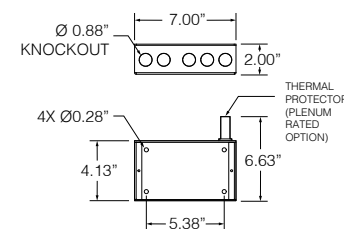

REMOTE POWER (supplied with fixture)

REMOTE POWER CONTRA C0.5 - 60W

Provided with all fixtures except large 11W/FT direct/indirect