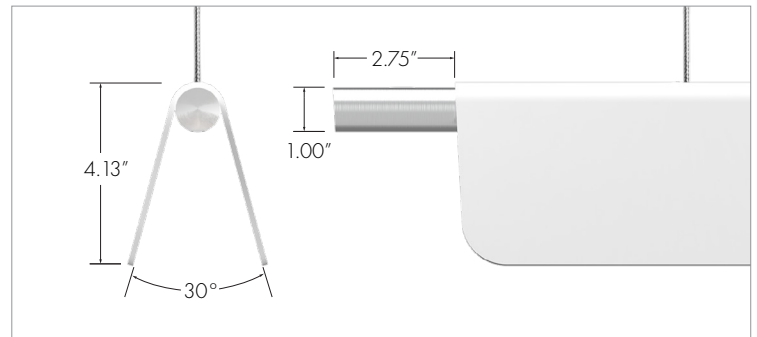

PROJECT:

TYPE:

CATALOG #:

PROFILE

LIGHT SOURCE	3.5W/FT, 7.0W/FT, 11.0W/FT, 15.0W/FT
DISTRIBUTION	DIRECT, DIRECT/INDIRECT
WHITE CCT	2700K, 3000K, 3500K, 4000K
CRI	82 (OPTIONAL 90 CRI)
PERFORMANCE	UP TO 105 LM/W DELIVERED
VOLTAGE	UNIVERSAL 120-277 V
POWER	REMOTE POWER SUPPLY
DIMMING	0-10V, LUTRON HI-LUME 1% ECOSYSTEM
LENGTHS	SMALL (32"), MEDIUM (43"), LARGE (55")
WEIGHT	SMALL 7LBS, MEDIUM 8LBS, LARGE 10LBS
HOUSING	0.125" THICK POWDER COATED ALUMINUM
MOUNTING	POWERED SUSPENSION CABLES
END CAPS	MACHINED ALUMINUM, BRASS
LENS	HIGH PERFORMANCE EXTRUDED ACRYLIC
FINISH	TEXTURED WHITE, TEXTURED BLACK
WARRANTY	5-YEAR LIMITED
CERTIFICATION	ETL AND cETL FOR DRY LOCATION

DISTRIBUTION

PROFILE

PERFORMANCE SUMMARY

DIRECT		
3000K, 11W/FT	LUMENS	EFFICACY
SMALL (34")	3442	103.0 lm/W
MEDIUM (46")	3630	103.0 lm/W
LARGE (58")	4094	103.0 lm/W
DIRECT/INDIRECT		
3000K, 11W/FT	LUMENS DOWN/UP	EFFICACY
SMALL (34")	2424/724	96.0 lm/W
MEDIUM (46")	3030/905	96.0 lm/W
LARGE (58")	3636/1068	96.0 lm/W