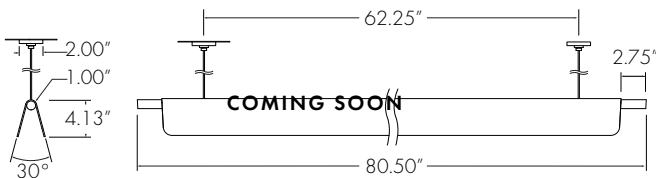

PROJECT:	TYPE:	CATALOG #:
----------	-------	------------

PERFORMANCE

WATTAGE	LENGTH	LED COLOR TEMPERATURE	TOTAL WATTAGE	LUMINAIRE EFFICACY	DELIVERED LM TOTAL	LIGHT DISTRIBUTION	DELIVERED LM DIRECT	DELIVERED LM INDIRECT
DIRECT/INDIRECT								
	3.5 W/FT	3000K						
	SMALL		10.5 W	98 lm/W	976 lm	77% DOWN / 23% UP	751 lm	224 lm
	MEDIUM		17.5 W		1220 lm		939 lm	281 lm
	LARGE	24.5 W		1464 lm	1127 lm		337 lm	
	7.0 W/FT	3000K						
	SMALL		21.0 W	97 lm/W	1983 lm	77% DOWN / 23% UP	1527 lm	456 lm
	MEDIUM		35.0 W		2479 lm		1909 lm	570 lm
	LARGE	49.0 W		2975 lm	2291 lm		684 lm	
	11.0 W/FT	3000K						
SMALL	33.0 W		96 lm/W	3148 lm	77% DOWN / 23% UP	2424 lm	724 lm	
MEDIUM	55.0 W			3935 lm		3030 lm	905 lm	
LARGE	77.0 W		4722 lm	3636 lm		1086 lm		
DIRECT								
	3.5 W/FT	3000 K						
	SMALL		7.0 W	105 lm/W	1086 lm	100% DOWN	1086 lm	
	MEDIUM		10.5 W		1155 lm		1155 lm	
	LARGE	14.0 W		1303 lm	1303 lm			
	3.5 W/FT	3000 K						
	SMALL		14.0 W	104 lm/W	2129 lm	100% DOWN	2129 lm	
	MEDIUM		21.0 W		2265 lm		2265 lm	
	LARGE	28.0 W		2555 lm	2555 lm			
	3.5 W/FT	3000 K						
	SMALL		22.0 W	103 lm/W	3442 lm	100% DOWN	3442 lm	
	MEDIUM		33.0 W		3630 lm		3630 lm	
	LARGE	44.0 W		4094 lm	4094 lm			
3.5 W/FT	3000 K							
SMALL		30.0 W	101 lm/W	4538 lm	100% DOWN	4538 lm		
MEDIUM		45.0 W		4828 lm		4828 lm		
LARGE	60.0 W		5445 lm	5445 lm				

PROJECT:	TYPE:	CATALOG #:
----------	-------	------------

DIMENSIONS

ADOBE SMALL

ADOBE MEDIUM

ADOBE LARGE

ADOBE XL

ADOBE XXL

ADOBE XXXL