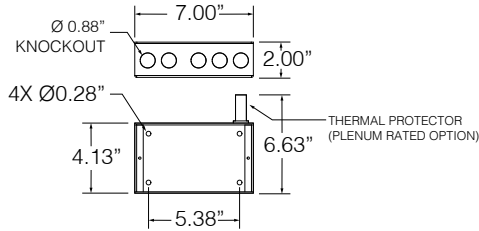

PROJECT:	TYPE:	CATALOG #:

REMOTE POWER CONTRA C0.5 - UP TO 60W

Provided with 24" and 48" fixtures up to 15W/FT with non-dimming or 0-10V dimming options. 96" fixtures up to 7W/FT with non-dimming or 0-10V dimming option