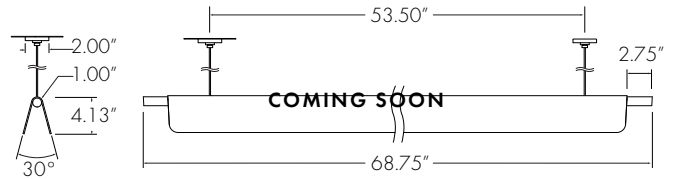

PROJECT:	TYPE:	CATALOG #:
----------	-------	------------

PERFORMANCE

WATTAGE	LENGTH	LED COLOR TEMPERATURE	TOTAL WATTAGE	LUMINAIRE EFFICACY	DELIVERED LM TOTAL	LIGHT DISTRIBUTION	DELIVERED LM DIRECT	DELIVERED LM INDIRECT
DIRECT/INDIRECT								
	3.5 W/FT	3000K						
	SMALL		10.5 W	98 lm/W	976 lm	77% DOWN / 23% UP	751 lm	224 lm
	MEDIUM		17.5 W		1220 lm		939 lm	281 lm
	LARGE	24.5 W		1464 lm	1127 lm		337 lm	
	7.0 W/FT	3000K						
	SMALL		21.0 W	97 lm/W	1983 lm	77% DOWN / 23% UP	1527 lm	456 lm
	MEDIUM		35.0 W		2479 lm		1909 lm	570 lm
	LARGE	49.0 W		2975 lm	2291 lm		684 lm	
	11.0 W/FT	3000K						
SMALL	33.0 W		96 lm/W	3148 lm	77% DOWN / 23% UP	2424 lm	724 lm	
MEDIUM	55.0 W			3935 lm		3030 lm	905 lm	
LARGE	77.0 W		4722 lm	3636 lm		1086 lm		
DIRECT								
	3.5 W/FT	3000 K						
	SMALL		7.0 W	105 lm/W	1086 lm	100% DOWN	1086 lm	
	MEDIUM		10.5 W		1155 lm		1155 lm	
	LARGE	14.0 W		1303 lm	1303 lm			
	3.5 W/FT	3000 K						
	SMALL		14.0 W	104 lm/W	2129 lm	100% DOWN	2129 lm	
	MEDIUM		21.0 W		2265 lm		2265 lm	
	LARGE	28.0 W		2555 lm	2555 lm			
	3.5 W/FT	3000 K						
	SMALL		22.0 W	103 lm/W	3442 lm	100% DOWN	3442 lm	
	MEDIUM		33.0 W		3630 lm		3630 lm	
	LARGE	44.0 W		4094 lm	4094 lm			
3.5 W/FT	3000 K							
SMALL		30.0 W	101 lm/W	4538 lm	100% DOWN	4538 lm		
MEDIUM		45.0 W		4828 lm		4828 lm		
LARGE	60.0 W		5445 lm	5445 lm				

PROJECT:	TYPE:	CATALOG #:
----------	-------	------------

DIMENSIONS

ADOBE SMALL

ADOBE MEDIUM

ADOBE LARGE

ADOBE XL

ADOBE XXL

ADOBE XXXL