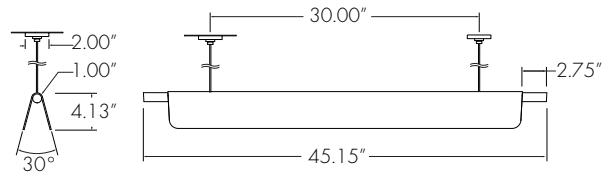

ADOBE MEDIUM