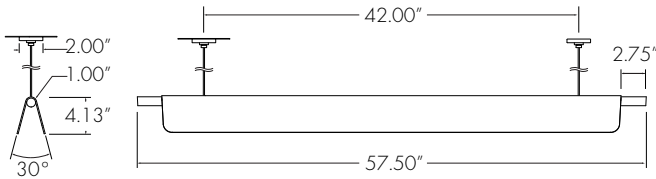

PROJECT:	TYPE:	CATALOG #:
----------	-------	------------

PERFORMANCE

WATTAGE	LENGTH	LED COLOR TEMPERATURE	TOTAL WATTAGE	LUMINAIRE EFFICACY	DELIVERED LM TOTAL	LIGHT DISTRIBUTION	DELIVERED LM DIRECT	DELIVERED LM INDIRECT
DIRECT/INDIRECT								
	3.5 W/FT	3000K						
	SMALL		10.5 W	98 lm/W	976 lm	77% DOWN / 23% UP	751 lm	224 lm
	MEDIUM		17.5 W		1220 lm		939 lm	281 lm
	LARGE	24.5 W		1464 lm	1127 lm		337 lm	
	7.0 W/FT	3000K						
	SMALL		21.0 W	97 lm/W	1983 lm	77% DOWN / 23% UP	1527 lm	456 lm
	MEDIUM		35.0 W		2479 lm		1909 lm	570 lm
	LARGE	49.0 W		2975 lm	2291 lm		684 lm	
	11.0 W/FT	3000K						
SMALL	33.0 W		96 lm/W	3148 lm	77% DOWN / 23% UP	2424 lm	724 lm	
MEDIUM	55.0 W			3935 lm		3030 lm	905 lm	
LARGE	77.0 W		4722 lm	3636 lm		1086 lm		
DIRECT								
	3.5 W/FT	3000 K						
	SMALL		7.0 W	105 lm/W	1086 lm	100% DOWN	1086 lm	
	MEDIUM		10.5 W		1155 lm		1155 lm	
	LARGE	14.0 W		1303 lm	1303 lm			
	3.5 W/FT	3000 K						
	SMALL		14.0 W	104 lm/W	2129 lm	100% DOWN	2129 lm	
	MEDIUM		21.0 W		2265 lm		2265 lm	
	LARGE	28.0 W		2555 lm	2555 lm			
	3.5 W/FT	3000 K						
	SMALL		22.0 W	103 lm/W	3442 lm	100% DOWN	3442 lm	
	MEDIUM		33.0 W		3630 lm		3630 lm	
	LARGE	44.0 W		4094 lm	4094 lm			
3.5 W/FT	3000 K							
SMALL		30.0 W	101 lm/W	4538 lm	100% DOWN	4538 lm		
MEDIUM		45.0 W		4828 lm		4828 lm		
LARGE	60.0 W		5445 lm	5445 lm				

PROJECT:	TYPE:	CATALOG #:
----------	-------	------------

DIMENSIONS

ADOBE SMALL

ADOBE MEDIUM

ADOBE LARGE

ADOBE XL

ADOBE XXL

ADOBE XXXL