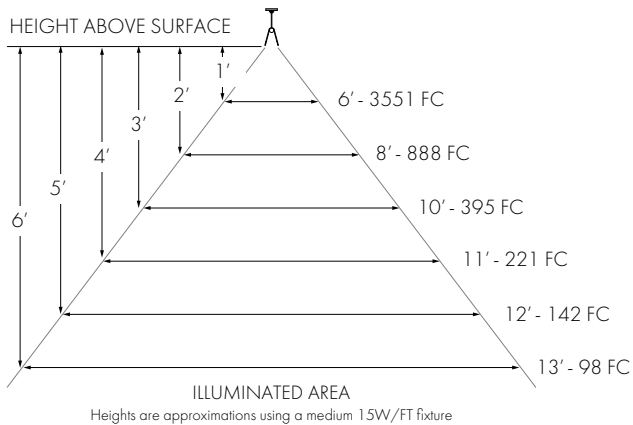

MOUNTING HEIGHT