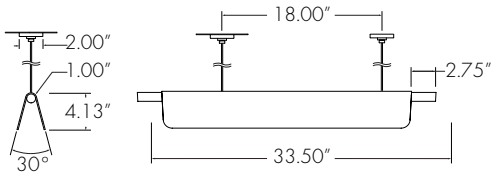

PROJECT:	TYPE:	CATALOG #:

DIMENSIONS

ADOBE SMALL