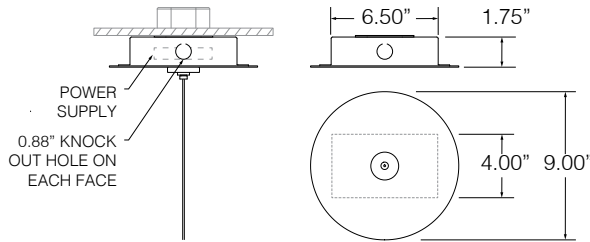

SURFACE MOUNT CANOPY

Optional surface mounted canopy for any output with non-dimming or 0-10V dimming options with 0.875 knockout holes on each face.