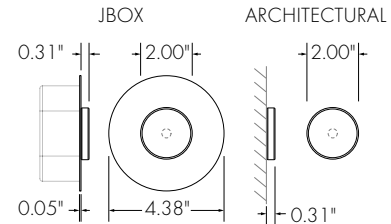

MOUNTING CONFIGURATIONS

All jbox configurations mount to a standard 4-0 jbox (provided by others). All architectural configurations mount directly to the wall or ceiling using concealed fasteners and it is the responsibility of the installer to enclose any splicing as per local codes and ordinances. All mounting components powder coated white unless otherwise specified.

ADDITIONAL INFORMATION

REMOTE POWER SUPPLY

- ENCLOSURE: 14 gauge aluminum sheet metal, with pre-drilled mounting holes and a removable cover plate for easy wiring access.
- FINISH: All enclosure surfaces are pre-treated and powder coat painted textured black to a 3 mil thickness.
- ELECTRICAL: Contra power supplies are 120-277VAC, output 38VDC. Contra is also available as a plenum ready power supply. AC power is fed to Contra via 0.5" conduit (provided by others) and AC connections are made within the enclosure. All Contra's are 0.5" conduit ready.
- DROP: Distance from power supply to fixture not to exceed 25'.

MOUNTING DETAILS

- SUSPENSION: The cabling used to suspend the fixture in the ACC configuration also transfers the fixture's power, and as such requires a specific splicing technique if cut in the field ([see installation instructions](#)). End caps, hubs are painted to match fixture. Canopy and jbox covers are painted semi-gloss white. Optional machined end caps which includes a machined hub.