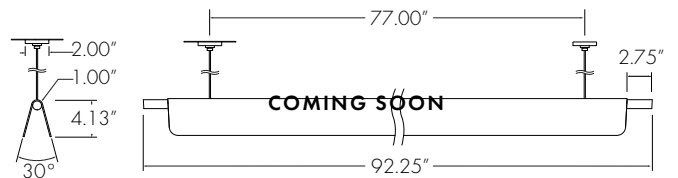

PROJECT:	TYPE:	CATALOG #:
----------	-------	------------

PERFORMANCE

WATTAGE	LENGTH	LED COLOR TEMPERATURE	TOTAL WATTAGE	LUMINAIRE EFFICACY	DELIVERED LM TOTAL	LIGHT DISTRIBUTION	DELIVERED LM DIRECT	DELIVERED LM INDIRECT
DIRECT/INDIRECT								
	3.5 W/FT	3000K						
	SMALL		10.5 W	98 lm/W	976 lm	77% DOWN / 23% UP	751 lm	224 lm
	MEDIUM		17.5 W		1220 lm		939 lm	281 lm
	LARGE	24.5 W		1464 lm	1127 lm		337 lm	
	7.0 W/FT	3000K						
	SMALL		21.0 W	97 lm/W	1983 lm	77% DOWN / 23% UP	1527 lm	456 lm
	MEDIUM		35.0 W		2479 lm		1909 lm	570 lm
	LARGE	49.0 W		2975 lm	2291 lm		684 lm	
	11.0 W/FT	3000K						
SMALL	33.0 W		96 lm/W	3148 lm	77% DOWN / 23% UP	2424 lm	724 lm	
MEDIUM	55.0 W			3935 lm		3030 lm	905 lm	
LARGE	77.0 W		4722 lm	3636 lm		1086 lm		
DIRECT								
	3.5 W/FT	3000 K						
	SMALL		7.0 W	105 lm/W	1086 lm	100% DOWN	1086 lm	
	MEDIUM		10.5 W		1155 lm		1155 lm	
	LARGE	14.0 W		1303 lm	1303 lm			
	3.5 W/FT	3000 K						
	SMALL		14.0 W	104 lm/W	2129 lm	100% DOWN	2129 lm	
	MEDIUM		21.0 W		2265 lm		2265 lm	
	LARGE	28.0 W		2555 lm	2555 lm			
	3.5 W/FT	3000 K						
	SMALL		22.0 W	103 lm/W	3442 lm	100% DOWN	3442 lm	
	MEDIUM		33.0 W		3630 lm		3630 lm	
	LARGE	44.0 W		4094 lm	4094 lm			
3.5 W/FT	3000 K							
SMALL		30.0 W	101 lm/W	4538 lm	100% DOWN	4538 lm		
MEDIUM		45.0 W		4828 lm		4828 lm		
LARGE	60.0 W		5445 lm	5445 lm				

PROJECT:	TYPE:	CATALOG #:
----------	-------	------------

DIMENSIONS

ADOBE SMALL

ADOBE MEDIUM

ADOBE LARGE

ADOBE XL

ADOBE XXL

ADOBE XXXL