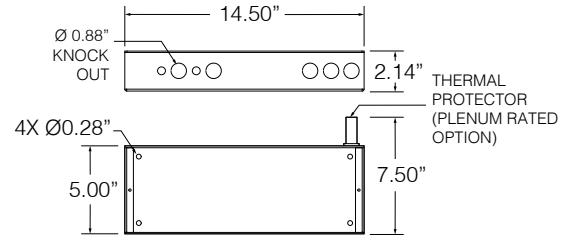

REMOTE POWER CONTRA C0.5 - UP TO 96W

Provided with 96" fixtures up to 11W/FT with non-dimming or 0-10V dimming options. Lutron Hi-Lume, 1% Ecosystem power supply.